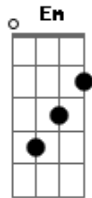

# Lola Marsh - Wishing Girl

G tom:

[Primeira Parte]

Bm D  
Hey there, let's get away  
A G  
I sure need a lazy summer day  
Bm D  
But oh dear, we've gotta stay  
A G  
Finish all that we needed to say

[Pré-Refrão]

Em  
Now darling if you fall  
Bm A  
I'll be there to hold you  
Em  
Cause I gave you my soul  
Bm A  
Long time ago, long time ago

[Refrão]

Bm D A G  
Cause you, you are my lonely star  
Bm D A G  
And I'm, I'm your wishing girl  
Bm D A G  
Cause you, you are my lonely star  
Bm D A G  
And I'm, I'm your wishing girl

## Acordes

© ukulele-chords.com

© ukulele-chords.com

© ukulele-chords.com

© ukulele-chords.com

© ukulele-chords.com

Now hey you, clear your mind  
A G  
Cause happiness is all that I can find  
Bm D  
But oh dear, we've gotta stay  
A G  
Finish all that we needed to say

[Pré-Refrão]

Em  
Now darling if you fall  
Bm A  
I'll be there to hold you  
Em  
Cause I gave you my soul  
Bm A  
Long time ago, long time ago

[Refrão]

Bm D A G  
Cause you, you are my lonely star  
Bm D A G  
And I'm, I'm your wishing girl  
Bm D A G  
Cause you, you are my lonely star  
Bm D A G  
And I'm, I'm your wishing girl