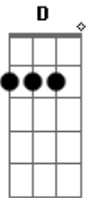

# Lola Marsh - Wishing Girl

G tom:

[Primeira Parte]

Bm D  
Hey there, let's get away  
A G  
I sure need a lazy summer day  
Bm D  
But oh dear, we've gotta stay  
A G  
Finish all that we needed to say

[Pré-Refrão]

[Segunda Parte]

Bm D

## Acordes

© ukulele-chords.com

© ukulele-chords.com

© ukulele-chords.com

© ukulele-chords.com

© ukulele-chords.com

Now hey you, clear your mind  
A G  
Cause happiness is all that I can find  
Bm D  
But oh dear, we've gotta stay  
A G  
Finish all that we needed to say