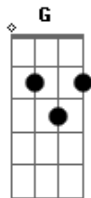

© ukulele-chords.com