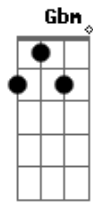

# Lizzy McAlpine - Same Boat

tom:

D

[Primeira Parte]

D  
If I had the chance  
To see the Northern Lights  
D A G  
I would book the next flight  
D A  
And I'd buy a jacket

D  
If I had the chance  
To see snow fall for the first time  
D A G  
I would stop and rewind  
D A  
To re-find the magic

## Acordes

© ukulele-chords.com

© ukulele-chords.com

© ukulele-chords.com

© ukulele-chords.com

© ukulele-chords.com

© ukulele-chords.com

I can picture you standing in the col  
A Bm A D G  
But I, I'm scared 'cause I don't know  
D G  
If you and I are in the same boat