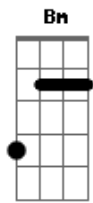

# Lizzy McAlpine - Same Boat

tom:

D

[Primeira Parte]

D  
If I had the chance  
To see the Northern Lights  
D A G  
I would book the next flight  
D A  
And I'd buy a jacket

D  
If I had the chance  
To see snow fall for the first time  
D A G  
I would stop and rewind  
D A  
To re-find the magic

## Acordes

© ukulele-chords.com

© ukulele-chords.com

© ukulele-chords.com

© ukulele-chords.com

© ukulele-chords.com

© ukulele-chords.com

I can picture you standing in the col  
A Bm A D G  
But I, I'm scared 'cause I don't know  
D G  
If you and I are in the same boat