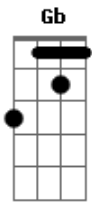

# Lizzy McAlpine - Same Boat

tom:

D

[Primeira Parte]

D  
If I had the chance  
To see the Northern Lights  
D A G  
I would book the next flight  
D A  
And I'd buy a jacket

D  
If I had the chance  
To see snow fall for the first time  
D A G  
I would stop and rewind  
D A  
To re-find the magic

## Acordes

© ukulele-chords.com

© ukulele-chords.com

© ukulele-chords.com

© ukulele-chords.com

© ukulele-chords.com

© ukulele-chords.com

I can picture you standing in the col  
A Bm A D G  
But I, I'm scared 'cause I don't know  
D G  
If you and I are in the same boat