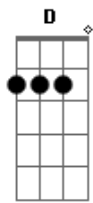

Lizzy McAlpine - Same Boat

tom:

D

[Primeira Parte]

D
If I had the chance
To see the Northern Lights
D A G
I would book the next flight
D A
And I'd buy a jacket

D
If I had the chance
To see snow fall for the first time
D A G
I would stop and rewind
D A
To re-find the magic

[Pré-Refrão]

G D
But if there was ever a chance to tell you
Gb Bm
That I think about you every single day
A G
I don't know if I could take that chance
D A
Or take your hand and say

[Refrão]

G Bm
You are on my mind (Oh, oh)
A
When I miss the snow (Oh, oh)
G
You show up when I hear that song or
Bm A
I finally start watching that TV show
G Bm
I don't why every time that I think of home
A

Acordes

© ukulele-chords.com