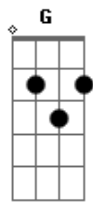

# Lizzy McAlpine - Same Boat

tom:

D

[Primeira Parte]

D  
If I had the chance  
To see the Northern Lights  
D A G  
I would book the next flight  
D A  
And I'd buy a jacket

D  
If I had the chance  
To see snow fall for the first time  
D A G  
I would stop and rewind  
D A  
To re-find the magic

G Bm  
You are on my mind (Oh, oh)  
A  
When I miss the snow (Oh, oh)  
G  
You show up when I hear that song or  
Bm A  
I finally start watching that TV show  
G Bm  
I don't why every time that I think of home  
A

## Acordes

© ukulele-chords.com

© ukulele-chords.com

© ukulele-chords.com

© ukulele-chords.com

© ukulele-chords.com

© ukulele-chords.com

I can picture you standing in the col  
A Bm A D G  
But I, I'm scared 'cause I don't know  
D G  
If you and I are in the same boat