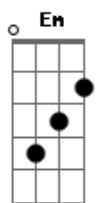

Lizzy McAlpine - Ceilings

tom:
 A (forma dos acordes no tom de G)
 Capotraste na 2ª casa
 Intro: Cadd9 Em7 Cadd9 G D
 Cadd9 Em7 D D

[Primeira Parte]

Cadd9
 Ceilings
 Em7
 Plaster
 Cadd9 G D
 Can't you just make it move faster?
 Cadd9
 Lovely
 Em7 D
 To be sitting here with you

[Segunda Parte]

Cadd9
 Bed sheets
 Em7

Acordes

© ukulele-chords.com

© ukulele-chords.com

© ukulele-chords.com

© ukulele-chords.com

© ukulele-chords.com

© ukulele-chords.com

© ukulele-chords.com

No clothes
 Cadd9 G D
 Touch me like nobody else does
 Cadd9
 Lovely
 Em7 D
 To just lay here with you
 You're kinda cute and I
 Cadd9
 Would say
 Em7
 All of this
 Cadd9 G D
 But I don't wanna ruin the moment
 Cadd9 B Cadd9 D
 Lovely to sit between comfort and chaos