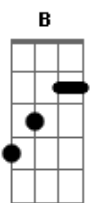

© ukulele-chords.com