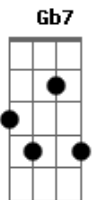

© ukulele-chords.com