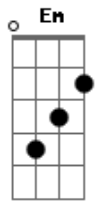

© ukulele-chords.com