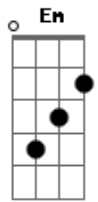

© ukulele-chords.com