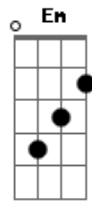

© ukulele-chords.com

© ukulele-chords.com