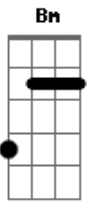

© ukulele-chords.com