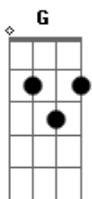

© ukulele-chords.com