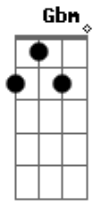

© ukulele-chords.com