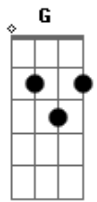

© ukulele-chords.com