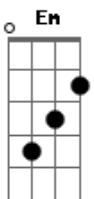

© ukulele-chords.com