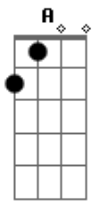

© ukulele-chords.com