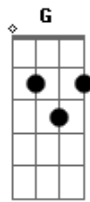

Little Joy - Keep Me In Mind

Tom: D

Riff intro:

D Bm D Bm
Read from start to end and again oh, the fearlessness of thoughts in print
D Bm D Bm A7
Strips the chord of a sensible word and what's worse?
D Bm D Bm D
She left her mark, indelible oh the nature of her scripted verse
Bm Gbm A7
Keeps my eyes sat on the page and it says
G D
Frankly dear i'm forced to give it up
G Bm
Tried my hand and now i've had enough
G
Even though we have to say goodbye
Em A D
Keep me in mind
Em A D
Keep me in mind
Em A Bm 39 39 39 39 37 49

Keep me in mind

D D Bm Bm D D Bm Bm
D Bm D Bm D Bm D
Blamed in advance for the past with no bearing on a present tense
Bm Gbm A7
All that's left are the claims that she made when she said
D Bm D Bm
(tocado o Riff-Intro junto)
Oh dear someday you'll learn to be someone better, fit to pursue me
D Bm Gbm A7
But 'til then we'll call it the end and she adds
G D
Frankly dear the drifters had it right
G Bm
Stayed the afternoon and left at night
G
Even though we have to say goodbye
Em A D
Keep me in mind
Em A D
Keep me in mind
Em A D
Keep me in mind
Em A Bm
Keep me in mind

Acordes

© ukulele-chords.com

© ukulele-chords.com

© ukulele-chords.com

© ukulele-chords.com

© ukulele-chords.com

© ukulele-chords.com

© ukulele-chords.com