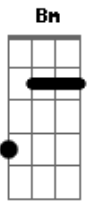

© ukulele-chords.com