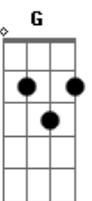

© ukulele-chords.com