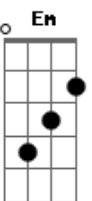

© ukulele-chords.com