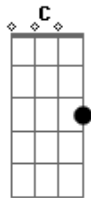

© ukulele-chords.com