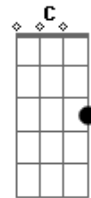

© ukulele-chords.com