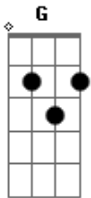

Lionel Richie - Penny Lover

Tom: G

The first time I saw you
Oh, you looked so fine
And I had a feeling
One day you'd be mine
Honey, you came along and captured my heart
Now my love is somewhere lost in your kiss
When I'm all alone it's you that I miss
Girl, a love like yours is hard to resist
Penny lover, my love's on fire
Penny lover, you're my one desire
Tell me baby, could this be true
That I could need someone like I need you
Nights, warm and tender
Lying next to you
Girl, I surrender

What more can I do
I spent all of my life in search of your love
Now there's one thing I want to say
Don't you ever take your sweet love away
Girl, I'll do anything just please stay
I don't understand it
Oh, what's come over me
But I'm not gonna worry
Oh, not anymore
'Cos when a man's in love
He's only got one story
That's why my love is somewhere lost in your kiss
When I'm lost and alone it's you that I miss
With a love like yours it's hard to resist
Penny lover, don't you walk on by
Penny lover, don't you make me cry
To fade

Acordes

© ukulele-chords.com