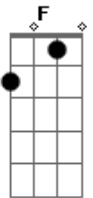

Lionel Richie - Just Can't Say Goodbye

tom:

Intro: F C Gm Bb

[Chorus]

F C Gm Bb
Here i stand without an overcoat in january
F C Gm Bb
Where did i go wrong
F C Gm Bb F
I try to smile but my heart's a heavy load to carry
F C Gm F
Baby now you're gone
Bb Gm
Maybe there's a way to stop the rain before it's falling
Bb F Gm
Maybe i'm a fool to even try
F Am Bb C F
But i can't say goodbye how can i walk away
Am Gm Bb
My heart wants you to stay ohh yehh
F Bb
And I can't tell you why
F Am Gm
I know the feeling's gone and I know I should be strong
Gm F
But I just can't say goodbye
C Gm F
Here I go running after dreams and chasing rainbows
F C Gm
Trying to hold on to your heart
F C Gm Bb F
I made it through another lonely night just thinking of you
F C Gm
I long to be right where you are
Bb F Gm F

Maybe there's a way to stop the hands of time from turning
Bb F Gm Bb
Maybe it just hurts too much to try ohh yeh
F Am Gm Bb
I can't say goodbye
Bb F Am Gm
How can I walk away my heart wants you to stay
F Am Bb
And I can't tell you why
Bb F Am Gm
I know the feeling's gone and I know I should be strong
Gm F
But I just can't say goodbye

[Inter]

Am Gm C F
C Gm F Gm F

[Primeira Parte]

Bb F
Maybe there's a way to stop the rain before it's falling
Bb Am Gm
Maybe I'm a fool to even try no nooo
F Am Bb C F
I can't say goodbye how can I walk away
Am Gm
When my heart wants you to stay oh yeah
F Am Bb
And I can't tell you why
C7 F Am Gm
Yes I know the feeling's gone and I know I should be strong
Gm F
But I just can't say goodbye
C7 F
No I just can't say goodbye

Acordes

© ukulele-chords.com