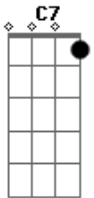

© ukulele-chords.com