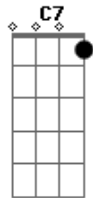

© ukulele-chords.com