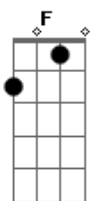

Lionel Richie - Just Can't Say Goodbye

tom:

Intro: F C Gm Bb

[Chorus]

F C Gm Bb
Here i stand without an overcoat in january
F C Gm Bb
Where did i go wrong
F C Gm Bb F
I try to smile but my heart's a heavy load to carry
F C Gm F
Baby now you're gone
Bb Gm
Maybe there's a way to stop the rain before it's falling
Bb F Gm
Maybe i'm a fool to even try
F Am Bb C F
But i can't say goodbye how can i walk away
Am Gm Bb
My heart wants you to stay ohh yehh
F Bb
And I can't tell you why
F Am Gm
I know the feeling's gone and I know I should be strong
Gm F
But I just can't say goodbye
C Gm F
Here I go running after dreams and chasing rainbows
F C Gm
Trying to hold on to your heart
F C Gm Bb F
I made it through another lonely night just thinking of you
F C Gm
I long to be right where you are
Bb F Gm F

Maybe there's a way to stop the hands of time from turning
Bb F Gm Bb
Maybe it just hurts too much to try ohh yeh
F Am Gm Bb
I can't say goodbye
Bb F Am Gm
How can I walk away my heart wants you to stay
F Am Bb
And I can't tell you why
Bb F Am Gm
I know the feeling's gone and I know I should be strong
Gm F
But I just can't say goodbye

[Inter]

Am Gm C F
C Gm F Gm F

[Primeira Parte]

Bb F
Maybe there's a way to stop the rain before it's falling
Bb Am Gm
Maybe I'm a fool to even try no nooo
F Am Bb C F
I can't say goodbye how can I walk away
Am Gm
When my heart wants you to stay oh yeah
F Am Bb
And I can't tell you why
C7 F Am Gm
Yes I know the feeling's gone and I know I should be strong
Gm F
But I just can't say goodbye
C7 F
No I just can't say goodbye

Acordes

© ukulele-chords.com