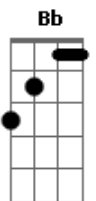

© ukulele-chords.com