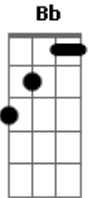

© ukulele-chords.com