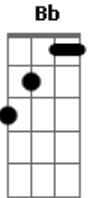

© ukulele-chords.com