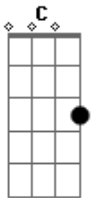

© ukulele-chords.com