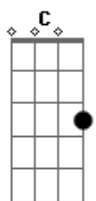

© ukulele-chords.com