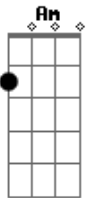

© ukulele-chords.com