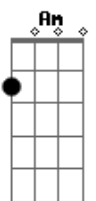

© ukulele-chords.com