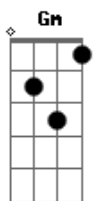

© ukulele-chords.com