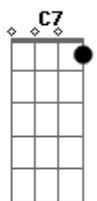

© ukulele-chords.com