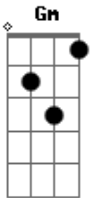

© ukulele-chords.com