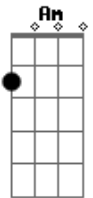

© ukulele-chords.com