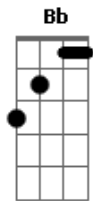

I can see it in your eyes
 I can see it in your smile

You're all I've ever wanted
 And my arms are open wide
 'cause you know just what to say
 And you know just what to do
 And I want to tell you so much
 I love you

Lifes too short to even care at all oh
 Im losing my mind losing my mind losing control

Acordes

C
© ukulele-chords.com

Cn
© ukulele-chords.com

Gn
© ukulele-chords.com

Fn
© ukulele-chords.com

Bb
© ukulele-chords.com