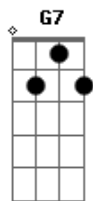

Lifes too short to even care at all oh
 Im losing my mind losing my mind losing control

Acordes

C
© ukulele-chords.com

Cn
© ukulele-chords.com

Gn
© ukulele-chords.com

Fn
© ukulele-chords.com

Bb
© ukulele-chords.com

Eb
© ukulele-chords.com

Bbn
© ukulele-chords.com

Bbn7
© ukulele-chords.com

Ab
© ukulele-chords.com

E
© ukulele-chords.com

Db
© ukulele-chords.com

G7
© ukulele-chords.com