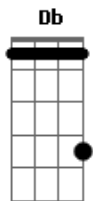

I can see it in your eyes
 I can see it in your smile

You're all I've ever wanted
 And my arms are open wide
 'cause you know just what to say
 And you know just what to do
 And I want to tell you so much
 I love you

Lifes too short to even care at all oh
 Im losing my mind losing my mind losing control

Acordes

C
© ukulele-chords.com

Cn
© ukulele-chords.com

Gn
© ukulele-chords.com

Fn
© ukulele-chords.com

Bb
© ukulele-chords.com

Eb
© ukulele-chords.com

Bbn
© ukulele-chords.com

Bbn7
© ukulele-chords.com

Ab
© ukulele-chords.com

E
© ukulele-chords.com

Db
© ukulele-chords.com

G7
© ukulele-chords.com