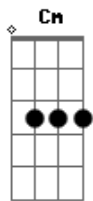

I can see it in your eyes
 I can see it in your smile

You're all I've ever wanted
 And my arms are open wide
 'cause you know just what to say
 And you know just what to do
 And I want to tell you so much
 I love you

If I could find a way to see this straight
 I'd run away
 To some fortune that I I should have found by now

And so I run out to the things they said could restore me
 Restore life the way it should be
 Im waiting for this cough syrup to come down

Lifes too short to even care at all oh
 Im losing my mind losing my mind losing control

Acordes

C
© ukulele-chords.com

Cn
© ukulele-chords.com

Gn
© ukulele-chords.com

Fn
© ukulele-chords.com

Bb
© ukulele-chords.com