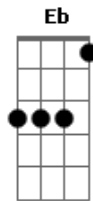

I can see it in your eyes
 I can see it in your smile

You're all I've ever wanted
 And my arms are open wide
 'cause you know just what to say
 And you know just what to do
 And I want to tell you so much
 I love you

Lifes too short to even care at all oh
 Im losing my mind losing my mind losing control

Acordes

C
© ukulele-chords.com

Cn
© ukulele-chords.com

Gn
© ukulele-chords.com

Fn
© ukulele-chords.com

Bb
© ukulele-chords.com