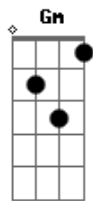

I can see it in your eyes
 I can see it in your smile

You're all I've ever wanted
 And my arms are open wide
 'cause you know just what to say
 And you know just what to do
 And I want to tell you so much
 I love you

Lifes too short to even care at all oh
 Im losing my mind losing my mind losing control

Acordes

C
© ukulele-chords.com

Cn
© ukulele-chords.com

Gn
© ukulele-chords.com

Fn
© ukulele-chords.com

Bb
© ukulele-chords.com