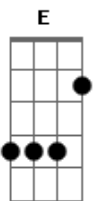

I can see it in your eyes
 I can see it in your smile

You're all I've ever wanted
 And my arms are open wide
 'cause you know just what to say
 And you know just what to do
 And I want to tell you so much
 I love you

Lifes too short to even care at all oh
 Im losing my mind losing my mind losing control

Acordes

C
© ukulele-chords.com

Cn
© ukulele-chords.com

Gn
© ukulele-chords.com

Fn
© ukulele-chords.com

Bb
© ukulele-chords.com

Eb
© ukulele-chords.com

Bbn
© ukulele-chords.com

Bbn7
© ukulele-chords.com

Ab
© ukulele-chords.com

E
© ukulele-chords.com

Db
© ukulele-chords.com

G7
© ukulele-chords.com