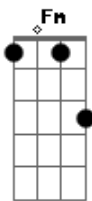

I can see it in your eyes
 I can see it in your smile

You're all I've ever wanted
 And my arms are open wide
 'cause you know just what to say
 And you know just what to do
 And I want to tell you so much
 I love you

Lifes too short to even care at all oh
 Im losing my mind losing my mind losing control

Acordes

C
© ukulele-chords.com

Cn
© ukulele-chords.com

Gn
© ukulele-chords.com

Fn
© ukulele-chords.com

Bb
© ukulele-chords.com