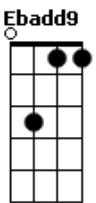

© ukulele-chords.com