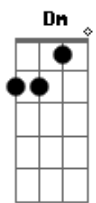

Gm F
I don't wanna hang out no more
Dm Eb
Tell me what I am going for?

Gm
If you ain't been in love
F
(You won't understand)

Dm Eb
And I don't wanna see you with another man
Gm F
This is crazy, all you gotta do is come back

Dm Eb Gm
Baby, if you want the world, then I will get that
F
Girl you know that I need you
Dm

Acordes

© ukulele-chords.com

© ukulele-chords.com

© ukulele-chords.com

© ukulele-chords.com

© ukulele-chords.com

© ukulele-chords.com

© ukulele-chords.com

© ukulele-chords.com

(Need you)
Eb F
Please tell me what I need to do
Ebadd9
(Tell me what I need to do)
F Ebadd9
Oh, I'm so tired to be without you

Gm F Dm Eb
Girl I'm missing you, need you in my life
Gm F Dm Eb
'Cause I thought we'd be in love for a long time
Gm F Dm Eb
Even if you're gone, you'll be on my mind
F Ebadd9
Forever and ever and ever and ever