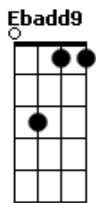

Gm F
Now I'm looking at a photograph
Dm Eb
Thinking all about the time we spent

Gm F
And I can't even begin to start
Dm Eb
You're not here and it tears me apart

Gm F
But you gotta know that I need you
Dm Eb
Girl I'm lost and I don't know where to go to
F
(Girl I'm lost and I don't know where to go to)
Ebadd9
I need you baby

Gm F
I don't wanna hang out no more
Dm Eb
Tell me what I am going for?

Gm
If you ain't been in love
F
(You won't understand)

Dm Eb
And I don't wanna see you with another man
Gm F
This is crazy, all you gotta do is come back

Dm Eb Gm
Baby, if you want the world, then I will get that
F
Girl you know that I need you
Dm

Acordes

© ukulele-chords.com

© ukulele-chords.com

© ukulele-chords.com

© ukulele-chords.com

© ukulele-chords.com

© ukulele-chords.com

© ukulele-chords.com

© ukulele-chords.com

(Need you)
Eb F
Please tell me what I need to do
Ebadd9
(Tell me what I need to do)
F Ebadd9
Oh, I'm so tired to be without you

Gm F Dm Eb
Girl I'm missing you, need you in my life
Gm F Dm Eb
'Cause I thought we'd be in love for a long time
Gm F Dm Eb
Even if you're gone, you'll be on my mind
F Ebadd9
Forever and ever and ever and ever