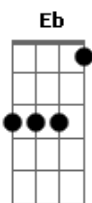

Lionel Richie - Forever

tom:

Intro: Gm F Dm Eb

F
Forever and ever and ever and ever and ever
Ebadd9
And ever and ever and ever and, forever girl

Gm F
Don't know why we had an argument
Dm Eb
All I know is that my baby left

Gm F
Now I'm looking at a photograph
Dm Eb
Thinking all about the time we spent

Gm F
And I can't even begin to start
Dm Eb
You're not here and it tears me apart

Gm F
But you gotta know that I need you
Dm Eb
Girl I'm lost and I don't know where to go to
F
(Girl I'm lost and I don't know where to go to)
Ebadd9
I need you baby

Gm F
I don't wanna hang out no more
Dm Eb
Tell me what I am going for?

Gm
If you ain't been in love
F
(You won't understand)

Dm Eb
And I don't wanna see you with another man
Gm F
This is crazy, all you gotta do is come back

Dm Eb Gm
Baby, if you want the world, then I will get that
F
Girl you know that I need you
Dm

Acordes

© ukulele-chords.com

© ukulele-chords.com

© ukulele-chords.com

© ukulele-chords.com

© ukulele-chords.com