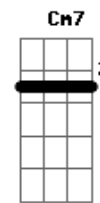

© ukulele-chords.com