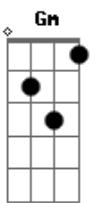

Gm F
Now I'm looking at a photograph
Dm Eb
Thinking all about the time we spent

Gm F
And I can't even begin to start
Dm Eb
You're not here and it tears me apart

Gm F
But you gotta know that I need you
Dm Eb
Girl I'm lost and I don't know where to go to
F
(Girl I'm lost and I don't know where to go to)
Ebadd9
I need you baby

Gm F
I don't wanna hang out no more
Dm Eb
Tell me what I am going for?

Gm
If you ain't been in love
F
(You won't understand)

Dm Eb
And I don't wanna see you with another man
Gm F
This is crazy, all you gotta do is come back

Dm Eb Gm
Baby, if you want the world, then I will get that
F
Girl you know that I need you
Dm

Acordes

© ukulele-chords.com

© ukulele-chords.com

© ukulele-chords.com

© ukulele-chords.com

© ukulele-chords.com

© ukulele-chords.com

© ukulele-chords.com

© ukulele-chords.com

(Need you)
Eb F
Please tell me what I need to do
Ebadd9
(Tell me what I need to do)
F Ebadd9
Oh, I'm so tired to be without you

Gm F Dm Eb
Girl I'm missing you, need you in my life
Gm F Dm Eb
'Cause I thought we'd be in love for a long time
Gm F Dm Eb
Even if you're gone, you'll be on my mind
F Ebadd9
Forever and ever and ever and ever