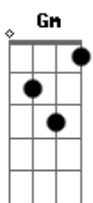

Lionel Richie - Forever

tom:

Intro: Gm F Dm Eb

F
Forever and ever and ever and ever and ever
Ebadd9
And ever and ever and ever and, forever girl

Gm F
Don't know why we had an argument
Dm Eb
All I know is that my baby left

Gm F
Now I'm looking at a photograph
Dm Eb
Thinking all about the time we spent

Gm F
And I can't even begin to start
Dm Eb
You're not here and it tears me apart

Gm F
But you gotta know that I need you
Dm Eb
Girl I'm lost and I don't know where to go to
F
(Girl I'm lost and I don't know where to go to)
Ebadd9
I need you baby

Gm F
I don't wanna hang out no more
Dm Eb
Tell me what I am going for?

Gm
If you ain't been in love
F
(You won't understand)

Dm Eb
And I don't wanna see you with another man
Gm F
This is crazy, all you gotta do is come back

Dm Eb Gm
Baby, if you want the world, then I will get that
F
Girl you know that I need you
Dm

Acordes

© ukulele-chords.com

© ukulele-chords.com

© ukulele-chords.com

© ukulele-chords.com

© ukulele-chords.com