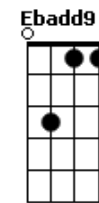

© ukulele-chords.com

(Need you)  
Eb F  
Please tell me what I need to do  
Ebadd9  
(Tell me what I need to do)  
F Ebadd9  
Oh, I'm so tired to be without you  
Gm F Dm Eb  
Girl I'm missing you, need you in my life  
Gm F Dm Eb  
'Cause I thought we'd be in love for a long time  
Gm F Dm Eb  
Even if you're gone, you'll be on my mind  
F Ebadd9  
Forever and ever and ever and ever