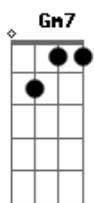

© ukulele-chords.com