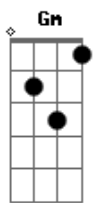

Lionel Richie - Forever

tom:

Intro: Gm F Dm Eb

F
Forever and ever and ever and ever and ever
Ebadd9
And ever and ever and ever and, forever girl

Gm F
Don't know why we had an argument
Dm Eb
All I know is that my baby left

Dm Eb Gm
Baby, if you want the world, then I will get that
F
Girl you know that I need you
Dm

(Need you)
Eb F
Please tell me what I need to do
Ebadd9
(Tell me what I need to do)
F Ebadd9
Oh, I'm so tired to be without you

Gm F Dm Eb
Girl I'm missing you, need you in my life
Gm F Dm Eb
'Cause I thought we'd be in love for a long time
Gm F Dm Eb
Even if you're gone, you'll be on my mind
F Ebadd9
Forever and ever and ever and ever

F
Forever and ever and ever and ever and ever
Ebadd9 Gm7
And ever and ever and ever and, forever girl

Acordes

© ukulele-chords.com

© ukulele-chords.com

© ukulele-chords.com

© ukulele-chords.com

© ukulele-chords.com