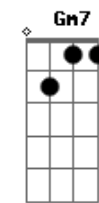

© ukulele-chords.com