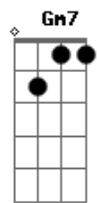

Gm F
I don't wanna hang out no more
Dm Eb
Tell me what I am going for?

Gm
If you ain't been in love
F
(You won't understand)

Dm Eb
And I don't wanna see you with another man
Gm F
This is crazy, all you gotta do is come back

Dm Eb Gm
Baby, if you want the world, then I will get that
F
Girl you know that I need you
Dm

Acordes

© ukulele-chords.com

© ukulele-chords.com

© ukulele-chords.com

© ukulele-chords.com

© ukulele-chords.com

© ukulele-chords.com

© ukulele-chords.com

© ukulele-chords.com

(Need you)
Eb F
Please tell me what I need to do
Ebadd9
(Tell me what I need to do)
F Ebadd9
Oh, I'm so tired to be without you

Gm F Dm Eb
Girl I'm missing you, need you in my life
Gm F Dm Eb
'Cause I thought we'd be in love for a long time
Gm F Dm Eb
Even if you're gone, you'll be on my mind
F Ebadd9
Forever and ever and ever and ever