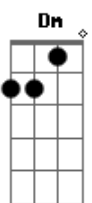

Lionel Richie - Forever

tom:

Intro: Gm F Dm Eb

F
Forever and ever and ever and ever and ever
Ebadd9
And ever and ever and ever and, forever girl

Gm F
Don't know why we had an argument
Dm Eb
All I know is that my baby left

Gm F
I don't wanna hang out no more
Dm Eb
Tell me what I am going for?

Gm
If you ain't been in love
F
(You won't understand)

Dm Eb
And I don't wanna see you with another man
Gm F
This is crazy, all you gotta do is come back

Dm Eb Gm
Baby, if you want the world, then I will get that
F
Girl you know that I need you
Dm

Acordes

© ukulele-chords.com

© ukulele-chords.com

© ukulele-chords.com

© ukulele-chords.com

© ukulele-chords.com