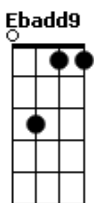

© ukulele-chords.com

(Need you)
Eb F
Please tell me what I need to do
Ebadd9
(Tell me what I need to do)
F Ebadd9
Oh, I'm so tired to be without you
Gm F Dm Eb
Girl I'm missing you, need you in my life
Gm F Dm Eb
'Cause I thought we'd be in love for a long time
Gm F Dm Eb
Even if you're gone, you'll be on my mind
F Ebadd9
Forever and ever and ever and ever
Cm7
Why I gotta keep going through changes?
Gm7
You're the reason that I breathe
Cm7
Every girl to me is nothing but a stranger
Gm7
Girl, I know you're the one for me
Cm7
Tell me what I'm gonna be without your love
Gm7 Ebadd9
To be your friend is not enough
Ebadd9
Come back to me girl
(Gm F Dm Eb)
F Ebadd9
You forever, you forever
Gm F Dm Eb
Girl I'm missing you, need you in my life
Gm F Dm Eb
'Cause I thought we'd be in love for a long time
Gm F Dm Eb
Even if you're gone, you'll be on my mind
F Ebadd9
Forever and ever and ever and ever
Gm F Dm Eb
Girl I'm missing you, need you in my life
Gm F Dm Eb
'Cause I thought we'd be in love for a long time
Gm F Dm Eb
Even if you're gone, you'll be on my mind
F Ebadd9
Forever and ever and ever and ever
F
Forever and ever and ever and ever and ever
Ebadd9 Gm7
And ever and ever and ever and, forever girl