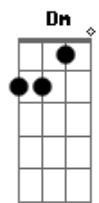

© ukulele-chords.com