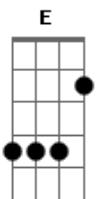

Lionel Richie - Endless Love

tom:
A

Intro: A

[Verso]

A
(HIM): My love

D
There's only you in my life
E A
The only thing that's right

A
(HER): My first love

D
You're every breath that I take
E A
You're every step I make

D E
Ooh yes, you will always be

A
My endless love

A
(BOTH): Two hearts

A D
Two hearts that beat as one

E A
Our lives have just begun

A
(HER): Forever

(HIM): Ohhhhhh

A D
(BOTH): I'll hold you close in my arms

E A
I can't resist your charms

[Refrão]

D
(HER): And love

D
(HIM): Oh, love

E A

Acordes

© ukulele-chords.com

© ukulele-chords.com

© ukulele-chords.com

(BOTH): I'll be a fool
D E

For you, I'm sure

E A
(HER): You know I don't mind

A D
(HIM): Oh, you know I don't mind

[Segunda Parte]

D E
(BOTH): 'Cause you

A D
You mean the world to me, Oh