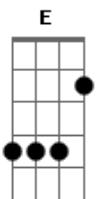

© ukulele-chords.com

(BOTH): I'll be a fool
D E

For you, I'm sure

E A
(HER): You know I don't mind

A D
(HIM): Oh, you know I don't mind

[Segunda Parte]

D E
(BOTH): 'Cause you

A D
You mean the world to me, Oh

E
(HER): I know

A
(HIM): I know

D
(BOTH): I've found in you

A
My endless love

[Ponte]

(HIM): Oooh-woow

A
(BOTH): Boom, boom

A D
Boom, boom, boom, boom, boom

E A
Boom, boom, boom, boom, boom

[Refrão]

D E
(BOTH): Oooh, and love

E
(HIM): Oh, love

A
(BOTH): I'll be that fool

D E
For you, I'm sure

E A
(HER): You know I don't mind

A
(HIM): Oh you know-

(BOTH): I don't mind

[Final]

A E
(BOTH): And, YES

D A
You'll be the only one

D A
'Cause NO one can deny

D A
This love I have inside

D A
And I'll give it all to you

D
(HIM): My love

(HER): My love, my love

A
(BOTH): My endless love