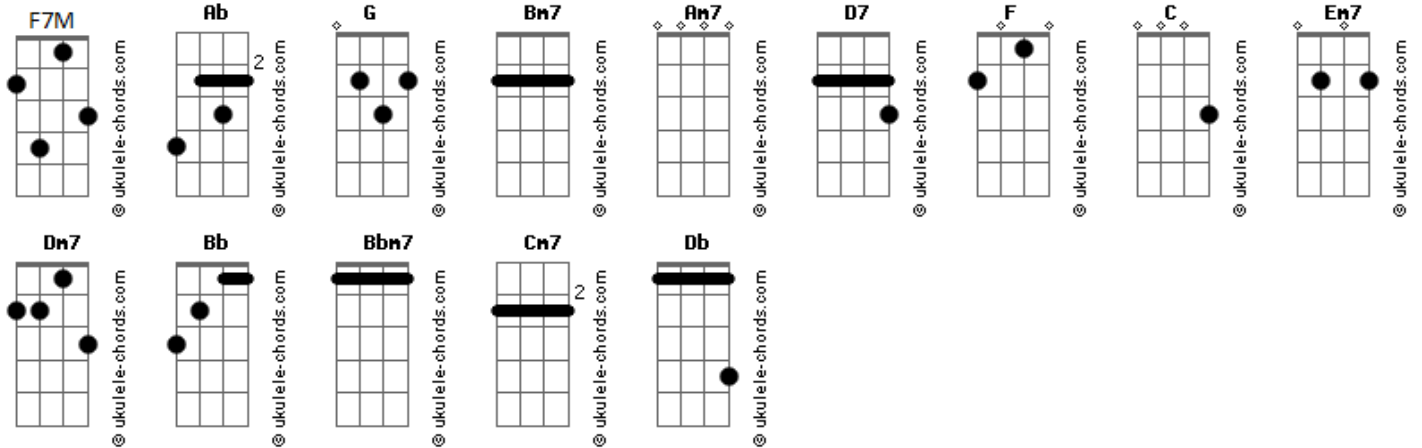

Lionel Richie - Easy

tom:

Ab (forma dos acordes no tom de G)

Capostrate na 1ª casa

Intro: G Bm7 Am7 D7
G Bm7 Am7

[Primeira Parte]

G Bm7 Am7 D7
I know it sounds funny but I just can't stand the pain
G Bm7 Am7 D7
Girl, I'm leaving you tomorrow
G Bm7 Am7 D7
Seems to me, girl, you know I've done all I can
G Bm7 Am7 D7
You see I begged, stole and i borrowed (yeah)

[Refrão]

G Bm7 Am7
That's why I'm easy ah ah ah ah
D7 G Bm7 Am7
I'm easy like Sunday morning ah ah ah ah
D7 G Bm7 Am7
That's why I'm easy ah ah ah ah
D7 F C D7 G
I'm easy like Sunday mor_____ning

[Segunda Parte]

Bm7 Am7 D7
Why in the world would anybody put chains on me?
G Bm7 Am7 D7
I've paid my dues to make it
G Bm7 Am7 D7
Everybody wants me to be what they want me to be
G Bm7 Am7 D7
I'm not happy when I try to fake it, no

[Refrão]

G Bm7 Am7
That's why I'm easy ah ah ah ah

Acordes

D7 G Bm7 Am7
I'm easy like Sunday morning ah ah ah ah
D7 G Bm7 Am7
That's why i'm easy ah ah ah ah
D7 F C D7 G
I'm easy like Sunday mor_____ning

[Ponte]

F7M Em7 Dm7 F
I wanna be high,...so high
Em7 F7M Em7 Dm7 F
I wanna be free to know the things I do are right
Em7 F7M Em7 Dm7 F Bb F Bb C
I wanna be free, just me! Whoa, oh! Babe

(G Bm7 Am7 D7)
(G Bm7 Am7 D7)
(G Bm7 Am7 D7)
(G Bm7 Am7 D7)

[Refrão]

G Bm7 Am7
That's why I'm easy ah ah ah ah
D7 G Bm7 Am7
I'm easy like Sunday morning ah ah ah ah
D7 G Bm7 Am7
That's why I'm easy ah ah ah ah
D7 G Bm7 Am7
I'm easy like Sunday morning ah ah ah ah

[Refrão Final]

Am7 Bbm7 Ab Cm7 Bbm7
'Cause I'm easy ah ah ah ah
Db Ab Cm7 Bbm7
Woo! Easy like Sunday morning ah ah ah ah
Db Ab Cm7 Bbm7
'Cause I'm easy ah ah ah ah
Db Ab Cm7 Bbm7
Easy like Sunday morning ah ah ah ah