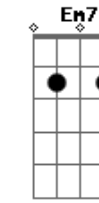

© ukulele-chords.com