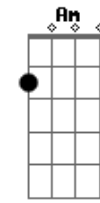

© ukulele-chords.com