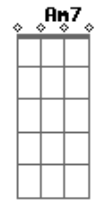

© ukulele-chords.com