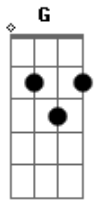

© ukulele-chords.com