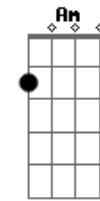

© ukulele-chords.com