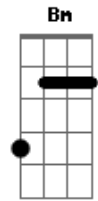

© ukulele-chords.com