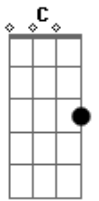

Lionel Richie - Easy

Tom: C

G **Bm** **Am7**
Am7
 I know it sounds funny but I just can't stand the pain
 Girl, I'm leaving you tomorrow
 Seems to me, girl, you know I done all I can
 You see I beg, stole and I borrowed (Yeah)

Bridge:
F7M Em7 Dm7 C
 I wanna to be high, so high
 I wanna be free to know the things I do are right
 I wanna be free, just me! Whoa, oh! Babe!

Bb F Bb G
G D Am7 Am7

Acordes

© ukulele-chords.com

© ukulele-chords.com