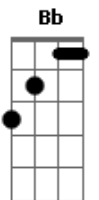

© ukulele-chords.com