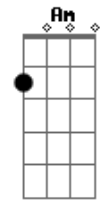

© ukulele-chords.com