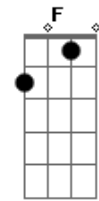

© ukulele-chords.com