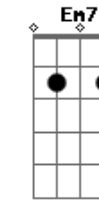

© ukulele-chords.com