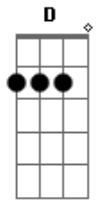

Lionel Richie - Easy

Tom: C

G **Bm** **Am7**
Am7
 I know it sounds funny but I just can't stand the pain
 Girl, I'm leaving you tomorrow
 Seems to me, girl, you know I done all I can
 You see I beg, stole and I borrowed (Yeah)

Bridge:
F7M Em7 Dm7 C
 I wanna to be high, so high
 I wanna be free to know the things I do are right
 I wanna be free, just me! Whoa, oh! Babe!

Bb F Bb G
G D Am7 Am7

Acordes

© ukulele-chords.com

© ukulele-chords.com