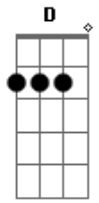

Lionel Richie - Easy

Tom: C

G **Bm** **Am7**
Am7
I know it sounds funny but I just can't stand the pain
Girl, I'm leaving you tomorrow
Seems to me, girl, you know I done all I can
You see I beg, stole and I borrowed (Yeah)

G D Am Am7
That's why I'm easy
I'm easy like Sunday morning
That's why I'm easy
F C G
I'm easy like Sunday morning

G D Am7 **Am7**
Why in the world would anybody put chains on me?
I've paid my dues to make it
Everybody wants me to be what they want me to be
I'm not happy when I try to fake it, no
{repeat chorus}

Bridge:
F7M Em7 Dm7 C
I wanna to be high, so high
I wanna be free to know the things I do are right
I wanna be free, just me! Whoa, oh! Babe!

Bb F Bb G
G D Am7 Am7

Acordes

© ukulele-chords.com