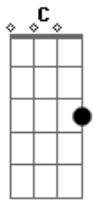

Lionel Richie - Easy

Tom: C

G **Bm** **Am7**
Am7
 I know it sounds funny but I just can't stand the pain
 Girl, I'm leaving you tomorrow
 Seems to me, girl, you know I done all I can
 You see I beg, stole and I borrowed (Yeah)

Bridge:
F7M Em7 Dm7 C
 I wanna to be high, so high
 I wanna be free to know the things I do are right
 I wanna be free, just me! Whoa, oh! Babe!

Bb F Bb G
G D Am7 Am7

Acordes

© ukulele-chords.com

© ukulele-chords.com