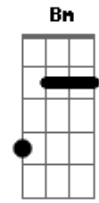

© ukulele-chords.com