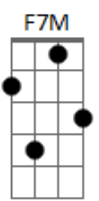

Lionel Richie - Easy

Tom: C

G **Bm** **Am7**
Am7
 I know it sounds funny but I just can't stand the pain
 Girl, I'm leaving you tomorrow
 Seems to me, girl, you know I done all I can
 You see I beg, stole and I borrowed (Yeah)

G D Am Am7
 That's why I'm easy
 I'm easy like Sunday morning
 That's why I'm easy
F C G
 I'm easy like Sunday morning

G D Am7 **Am7**
 Why in the world would anybody put chains on me?
 I've paid my dues to make it
 Everybody wants me to be what they want me to be
 I'm not happy when I try to fake it, no
 {repeat chorus}

Bridge:
F7M Em7 Dm7 C
 I wanna to be high, so high
 I wanna be free to know the things I do are right
 I wanna be free, just me! Whoa, oh! Babe!

Bb F Bb G
G D Am7 Am7

Acordes

© ukulele-chords.com

© ukulele-chords.com