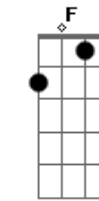

© ukulele-chords.com