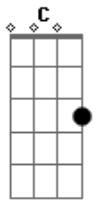

© ukulele-chords.com