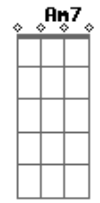

© ukulele-chords.com