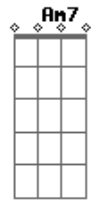

© ukulele-chords.com