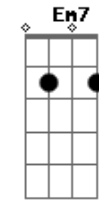

© ukulele-chords.com