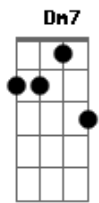

© ukulele-chords.com