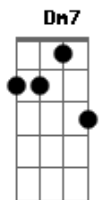

© ukulele-chords.com