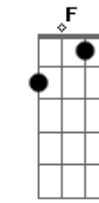

© ukulele-chords.com