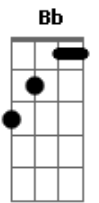

© ukulele-chords.com