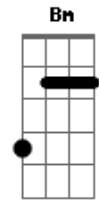

© ukulele-chords.com