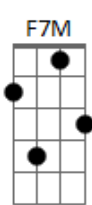

Lionel Richie - Do It To Me

Tom: C

(Intro) C7M Em7 F7M F

C7M Em7 F7M F
Girl, you're such a bad thing

C7M Em7 F7M F
Standing there all day long

C7M Em7 F7M F
Looking so good to me baby

C7M Em7 F7M F
Can't do no wrong (hey baby)

F
Do it to me

C7M Em7 F7M F
One more time, ah baby One more time

C7M Em7 F7M F
Can't you see girl, that I need you

C7M Em7 F7M F
All I wanna do is please you

C7M Em7 F7M F
Even though it's hard to love you

C7M Em7 F7M F
Do it to me

C7M Em7 F7M F
One more time, oh yeah

C7M Em7 F7M F
When you move girl, you tease me

C7M Em7 F7M F
We make love slow and easy

C7M Em7 F7M F
I just want you here beside me

C7M Em7 F7M F
Do it to me, one more time!

Do it, do it baby

Acordes

© ukulele-chords.com

© ukulele-chords.com

© ukulele-chords.com

© ukulele-chords.com

© ukulele-chords.com

© ukulele-chords.com