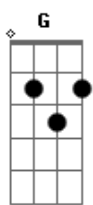

Acordes

© ukulele-chords.com