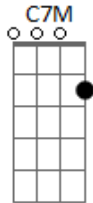

© ukulele-chords.com