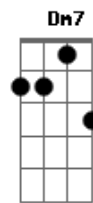

Lionel Richie - Do It To Me

Tom: C

(Intro) C7M Em7 F7M F

C7M Em7 F7M F
Girl, you're such a bad thing

C7M Em7 F7M F
Standing there all day long

C7M Em7 F7M F
Looking so good to me baby

C7M Em7 F7M F
Can't do no wrong (hey baby)

Dm7 Am7 G
You put that spell on me

G
I'll tell you, honey

Dm7 Am7 G
You know you set me free

G Dm7
Hey, little girl

Am7 G
You know my heart's desires

G Dm7
Come on and give it to me, baby

Am7 G
I can't deny ya!

Do it to me

C7M Em7 F7M F
One more time, oh yeah

C7M Em7 F7M F
When you move girl, you tease me

C7M Em7 F7M F
We make love slow and easy

C7M Em7 F7M F
I just want you here beside me

C7M Em7 F7M F
Do it to me, one more time!

Do it, do it baby

Acordes

© ukulele-chords.com

© ukulele-chords.com

© ukulele-chords.com

© ukulele-chords.com

© ukulele-chords.com

© ukulele-chords.com