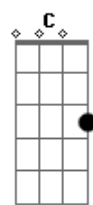

Lionel Richie - Do It To Me

Tom: C

(Intro) C7M Em7 F7M F

C7M Em7 F7M F
Girl, you're such a bad thing

C7M Em7 F7M F
Standing there all day long

C7M Em7 F7M F
Looking so good to me baby

C7M Em7 F7M F
Can't do no wrong (hey baby)

C7M Em7 F7M F
Do it to me

C7M Em7 F7M F
One more time, oh yeah

C7M Em7 F7M F
When you move girl, you tease me

C7M Em7 F7M F
We make love slow and easy

C7M Em7 F7M F
I just want you here beside me

C7M Em7 F7M F
Do it to me, one more time!

Do it, do it baby

Acordes

© ukulele-chords.com

© ukulele-chords.com

© ukulele-chords.com

© ukulele-chords.com

© ukulele-chords.com

© ukulele-chords.com