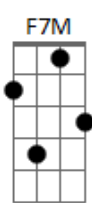

Lionel Richie - Do It To Me

Tom: C

(Intro) C7M Em7 F7M F

C7M Em7 F7M F
Girl, you're such a bad thing

C7M Em7 F7M F
Standing there all day long

C7M Em7 F7M F
Looking so good to me baby

C7M Em7 F7M F
Can't do no wrong (hey baby)

Dm7 Am7 G
You put that spell on me

G
I'll tell you, honey

Dm7 Am7 G
You know you set me free

G Dm7
Hey, little girl

Am7 G
You know my heart's desires

G Dm7
Come on and give it to me, baby

Am7 G
I can't deny ya!

Do it to me

C7M Em7 F7M F
One more time, oh yeah

C7M Em7 F7M F
When you move girl, you tease me

C7M Em7 F7M F
We make love slow and easy

C7M Em7 F7M F
I just want you here beside me

C7M Em7 F7M F
Do it to me, one more time!

Do it, do it baby

Acordes

© ukulele-chords.com

© ukulele-chords.com

© ukulele-chords.com

© ukulele-chords.com

© ukulele-chords.com

© ukulele-chords.com