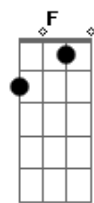

Dm7 Am7 G
You put that spell on me

G
I'll tell you, honey

Dm7 Am7 G
You know you set me free

G Dm7
Hey, little girl

Am7 G
You know my heart's desires

G Dm7
Come on and give it to me, baby

Am7 G
I can't deny ya!

Do it, do it baby

Acordes

© ukulele-chords.com

© ukulele-chords.com

© ukulele-chords.com

© ukulele-chords.com

© ukulele-chords.com

© ukulele-chords.com