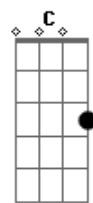

Lionel Richie - Do It To Me

Tom: C

(Intro) C7M Em7 F7M F

C7M Em7 F7M F
Girl, you're such a bad thing

C7M Em7 F7M F
Standing there all day long

C7M Em7 F7M F
Looking so good to me baby

C7M Em7 F7M F
Can't do no wrong (hey baby)

Dm7 Am7 G
You put that spell on me

G
I'll tell you, honey

Dm7 Am7 G
You know you set me free

G Dm7
Hey, little girl

Am7 G
You know my heart's desires

G Dm7
Come on and give it to me, baby

Am7 G
I can't deny ya!

Do it to me

C7M Em7 F7M F
One more time, oh yeah

C7M Em7 F7M F
When you move girl, you tease me

C7M Em7 F7M F
We make love slow and easy

C7M Em7 F7M F
I just want you here beside me

C7M Em7 F7M F
Do it to me, one more time!

Do it, do it baby

Acordes

© ukulele-chords.com

© ukulele-chords.com

© ukulele-chords.com

© ukulele-chords.com

© ukulele-chords.com

© ukulele-chords.com