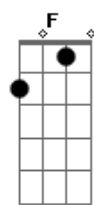

C7M Em7 F7M F
Do it to me

C7M Em7 F7M F
One more time, oh yeah

C7M Em7 F7M F
When you move girl, you tease me

C7M Em7 F7M F
We make love slow and easy

C7M Em7 F7M F
I just want you here beside me

C7M Em7 F7M F
Do it to me, one more time!

Do it, do it baby

Acordes

© ukulele-chords.com

© ukulele-chords.com

© ukulele-chords.com

© ukulele-chords.com

© ukulele-chords.com

© ukulele-chords.com