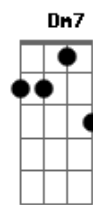

Lionel Richie - Do It To Me

Tom: C

(Intro) C7M Em7 F7M F

C7M Em7 F7M F
Girl, you're such a bad thing

C7M Em7 F7M F
Standing there all day long

C7M Em7 F7M F
Looking so good to me baby

C7M Em7 F7M F
Can't do no wrong (hey baby)

C7M Em7 F7M F
Do it to me

C7M Em7 F7M F
One more time, oh yeah

C7M Em7 F7M F
When you move girl, you tease me

C7M Em7 F7M F
We make love slow and easy

C7M Em7 F7M F
I just want you here beside me

C7M Em7 F7M F
Do it to me, one more time!

Do it, do it baby

Acordes

© ukulele-chords.com

© ukulele-chords.com

© ukulele-chords.com

© ukulele-chords.com

© ukulele-chords.com

© ukulele-chords.com