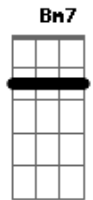

© ukulele-chords.com