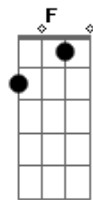

© ukulele-chords.com