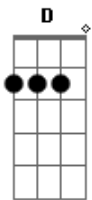

© ukulele-chords.com