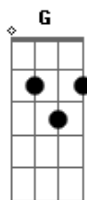

© ukulele-chords.com