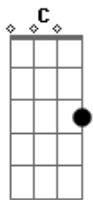

Lionel Richie - Deep River Woman

Tom: C

G Bm7 C D
Deep- river woman
G Bm7 Am7 C
Lord, I'm comin home to you
G Bm7 C D
Deep- river woman
Am C Am C C G F G
Lord, I know she's waitin, just anticipatin all my love

G Bm7 Am7 C
Spent a night in L.A., just another chance to see you
G Bm7 Am7
Just you and I
G Bm7 Am7 C
Wanted you to know, that my playin days are over
Am7 F D

Cause all I do is think of you the writing's on the wall
G Bm7 Am7 C
I've been out in this world, I guess the fast life had me goin
G Bm7 Am7
Now all that's changed
G Bm7 Am7 C
Fin'llly made up my mind, 'bout the one thing I've been knowin'
Am7 F D
You're the only girl I've ever cared for in this world
F C G
Your kind of love girl is forever
F C G
Took me a long time to realize
C C G
That I've come so far to end up goin nowhere
C C
Girl i need you by my side

Acordes

© ukulele-chords.com