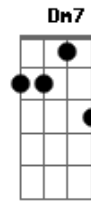

© ukulele-chords.com