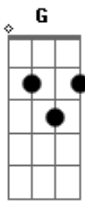

Lionel Richie - Ballerina Girl

Tom: C

Intro: F G F G

F G C
Ballerina girl, you are so lovely
F G
with you standing there, I'm so aware
G C
of how much I care for you
F
you are more than now
G C
you are for always
F
I can see in you
G
my dreams come true
C
Don't you ever go away
chorus
F Em
You make me feel like
Dm7 C7
there's nothing I can't do
F Em
and when I hold you
Dm7 G
I only want to say I love you

Verso 2:

Ballerina girl, the joy you bring me
every day and night
holding you tight
how I've waited for your love
sometimes I've wondered if you'd ever come my way
now that I've finally found you
this is where my heart will stay woooh

(C F G C C F G C)

Ponte:

Dm7 F G
I'm never gonna break you heart
Dm7 F G
never will we drift apart
F G Am F G
cause all I want to do is share my whole life with you
F Em
you make me feel like
Dm7 C7
there's nothing I can't do
F Em
I guess I finally realized
Dm7 G
there's nothing else like loving you

Ballerina girl, you are so lovely
I can see in you my dreams come true
don't you ever go away
Ballerina Girl

Acordes