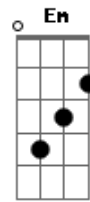

© ukulele-chords.com