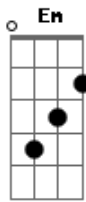

© ukulele-chords.com