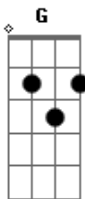

Lionel Richie - Ballerina Girl

Tom: C

Intro: F G F G

F G C
Ballerina girl, you are so lovely
F G
with you standing there, I'm so aware
G C
of how much I care for you
F
you are more than now
G C
you are for always
F
I can see in you
G
my dreams come true
C
Don't you ever go away
chorus
F Em
You make me feel like
Dm7 C7
there's nothing I can't do
F Em
and when I hold you
Dm7 G
I only want to say I love you

Verso 2:

Ballerina girl, the joy you bring me
every day and night
holding you tight
how I've waited for your love
sometimes I've wondered if you'd ever come my way
now that I've finally found you
this is where my heart will stay woooh

(C F G C C F G C)

Ponte:

Dm7 F G
I'm never gonna break you heart
Dm7 F G
never will we drift apart
F G Am F G
cause all I want to do is share my whole life with you
F Em
you make me feel like
Dm7 C7
there's nothing I can't do
F Em
I guess I finally realized
Dm7 G
there's nothing else like loving you

Ballerina girl, you are so lovely
I can see in you my dreams come true
don't you ever go away
Ballerina Girl

Acordes