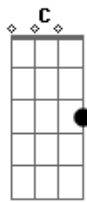

© ukulele-chords.com