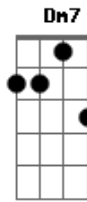

© ukulele-chords.com