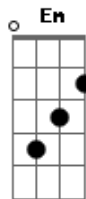

Lionel Richie - Ballerina Girl

Tom: C

Intro: F G F G

F G C
 Ballerina girl, you are so lovely
 F G
 with you standing there, I'm so aware
 G C
 of how much I care for you
 F
 you are more than now
 G C
 you are for always
 F
 I can see in you
 G
 my dreams come true
 C
 Don't you ever go away
 chorus
 F Em
 You make me feel like
 Dm7 C7
 there's nothing I can't do
 F Em
 and when I hold you
 Dm7 G
 I only want to say I love you

(C F G C C F G C)

Ponte:

Dm7 F G
 I'm never gonna break you heart
 Dm7 F G
 never will we drift apart
 F G Am F G
 cause all I want to do is share my whole life with you
 F Em
 you make me feel like
 Dm7 C7
 there's nothing I can't do
 F Em
 I guess I finally realized
 Dm7 G
 there's nothing else like loving you

Ballerina girl, you are so lovely
 I can see in you my dreams come true
 don't you ever go away
 Ballerina Girl

Acordes

© ukulele-chords.com

© ukulele-chords.com

© ukulele-chords.com

© ukulele-chords.com

© ukulele-chords.com