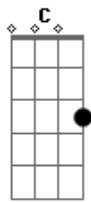

© ukulele-chords.com