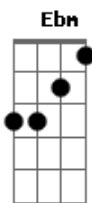

© ukulele-chords.com