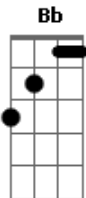

© ukulele-chords.com