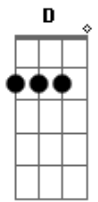

Linkin Park - The Messenger

Tom: G
Intro: (G D Em C) 2x

G D
When you feel you're alone
Em C
Cut off from this cruel world
G D C
Your instincts telling you to run
G D
Listen to your heart
Em C
Those angel voices
G D C
They'll sing to you / they'll be your guide back home

G D Em C
When life leaves us blind
G D C
Love keeps us kind
G
It keeps us kind

(G D Em C) 2x

G D
When you suffered enough
Em C
And your spirit is breaking
G D C

You're growing desperate from the fight
G D
Remember you're loved
Em C
And you always will be
G D C
This melody will bring you right back home

G D Em C
When life leaves us blind
G D C
Love keeps us kind

G D Em C
When life leaves us blind
G D C
Love keeps us kind

G D
Oooooh Oooooh
Em C
Oooooh Oooooh
G D C
Oooooh Oooooh Oooooh
G D
Oooooh Oooooh
Em C
Oooooh Oooooh
G D C
Oooooh Oooooh Oooooh

Acordes

© ukulele-chords.com