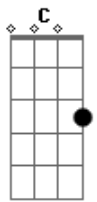

© ukulele-chords.com