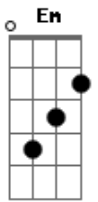

© ukulele-chords.com