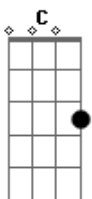

© ukulele-chords.com