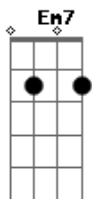

© ukulele-chords.com