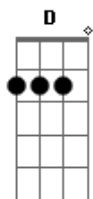

Linkin Park - The Messenger

Tom: G
Intro: (G D Em7 C) 2x

G D
When you feel you're alone
Em7 C
Cut off from this cruel world
G D C
Your instincts telling you to run
G D
Listen to your heart
Em7 C
Those angel voices
G D C
They'll sing to you / they'll be your guide back home

G D Em7 C
When life leaves us blind
G D C
Love keeps us kind
G
It keeps us kind

(G D Em7 C) 2x

G D
When you suffered enough
Em7 C
And your spirit is breaking
G D C

You're growing desperate from the fight
G D
Remember you're loved
Em7 C
And you always will be
G D C
This melody will bring you right back home

G D Em7 C
When life leaves us blind
G D C
Love keeps us kind

G D Em7 C
When life leaves us blind
G D C
Love keeps us kind

G D
Oooooh Oooooh
Em7 C
Oooooh Oooooh
G D C
Oooooh Oooooh Oooooh
G D
Oooooh Oooooh
Em7 C
Oooooh Oooooh
G D C
Oooooh Oooooh Oooooh

Acordes