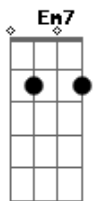

© ukulele-chords.com