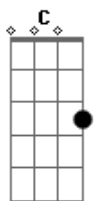

© ukulele-chords.com