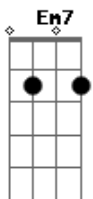

© ukulele-chords.com