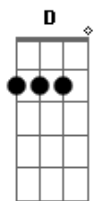

Linkin Park - The Messenger

Tom: G
Intro: (G D Em7 C) 2x

G D
When you feel you're alone
Em7 C
Cut off from this cruel world
G D C
Your instincts telling you to run
G D
Listen to your heart
Em7 C
Those angel voices
G D C
They'll sing to you / they'll be your guide back home

G D Em7 C
When life leaves us blind
G D C
Love keeps us kind
G
It keeps us kind

(G D Em7 C) 2x

G D
When you suffered enough
Em7 C
And your spirit is breaking
G D C

You're growing desperate from the fight
G D
Remember you're loved
Em7 C
And you always will be
G D C
This melody will bring you right back home

G D Em7 C
When life leaves us blind
G D C
Love keeps us kind

G D Em7 C
When life leaves us blind
G D C
Love keeps us kind

G D
Oooooh Oooooh
Em7 C
Oooooh Oooooh
G D C
Oooooh Oooooh Oooooh
G D
Oooooh Oooooh
Em7 C
Oooooh Oooooh
G D C
Oooooh Oooooh Oooooh

Acordes

© ukulele-chords.com