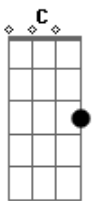

© ukulele-chords.com