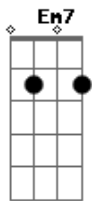

© ukulele-chords.com