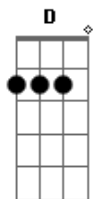

Linkin Park - The Messenger

Tom: G

Intro: (G D Em7 C) 2x

G D
When you feel you're alone
Em7 C
Cut off from this cruel world
G D C
Your instincts telling you to run
G D
Listen to your heart
Em7 C
Those angel voices
G D C
They'll sing to you / they'll be your guide back home

G D Em7 C
When life leaves us blind
G D C
Love keeps us kind
G
It keeps us kind

(G D Em7 C) 2x

G D
When you suffered enough
Em7 C
And your spirit is breaking

G D C
You're growing desperate from the fight
G D
Remember you're loved
Em7 C
And you always will be
G D C
This melody will bring you right back home

G D Em7 C
When life leaves us blind
G D C
Love keeps us kind

G D Em7 C
When life leaves us blind
G D C
Love keeps us kind

G D
Oooooh Oooooh
Em7 C
Oooooh Oooooh
G D C
Oooooh Oooooh Oooooh
G D
Oooooh Oooooh
Em7 C
Oooooh Oooooh
G D C
Oooooh Oooooh Oooooh

Acordes