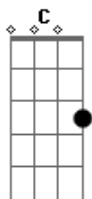

© ukulele-chords.com