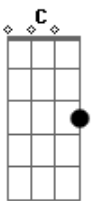

© ukulele-chords.com