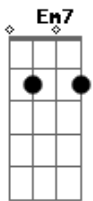

© ukulele-chords.com