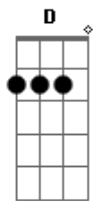

Linkin Park - The Messenger

Tom: G

Intro: (G D Em7 C) 2x

G D
When you feel you're alone
Em7 C
Cut off from this cruel world
G D C
Your instincts telling you to run
G D
Listen to your heart
Em7 C
Those angel voices
G D C
They'll sing to you / they'll be your guide back home

G D Em7 C
When life leaves us blind
G D C
Love keeps us kind
G
It keeps us kind

(G D Em7 C) 2x

G D
When you suffered enough
Em7 C
And your spirit is breaking

G D C
You're growing desperate from the fight
G D
Remember you're loved
Em7 C
And you always will be
G D C
This melody will bring you right back home

G D Em7 C
When life leaves us blind
G D C
Love keeps us kind

G D Em7 C
When life leaves us blind
G D C
Love keeps us kind

G D
Oooooh Oooooh
Em7 C
Oooooh Oooooh
G D C
Oooooh Oooooh Oooooh
G D
Oooooh Oooooh
Em7 C
Oooooh Oooooh
G D C
Oooooh Oooooh Oooooh

Acordes