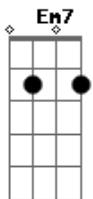

© ukulele-chords.com