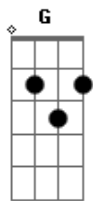

© ukulele-chords.com

© ukulele-chords.com