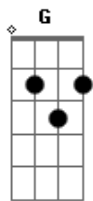

© ukulele-chords.com