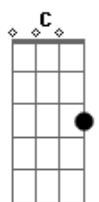

[Ponte]

Bb
Already pulling me in
F
Already under my skin
C
And I know exactly how this ends, I

[Pré-Refrão]

D
Let you cut me open
Gm
Just to watch me bleed
Bb F C
Gave up who I am for who you wanted me to be
D
Don't know why I'm hoping
Gm
For what I won't receive
Bb
Falling for the promise of
F C
The emptiness machine
The emptiness machine

[Instrumental] D Gm Bb F C

[Segunda Parte]

Dm Gm
Going around like a revolver
Dm C
It's been decided how we lose
Dm Gm
'Cause there's a fire under the altar
Dm
I keep on lying to
C
I keep on lying to

[Pré-Refrão]

Bb
Already pulling me in
F

Acordes

© ukulele-chords.com

© ukulele-chords.com

© ukulele-chords.com

© ukulele-chords.com

© ukulele-chords.com

© ukulele-chords.com

Already under my skin
C
And I know exactly how this ends, I

[Refrão]

D
Let you cut me open
Gm
Just to watch me bleed
Bb F C
Gave up who I am for who you wanted me to be
D
Don't know why I'm hoping
Gm
For what I won't receive
Bb
Falling for the promise of
F C
The emptiness machine
D
The emptiness machine