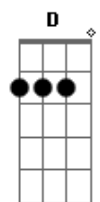

[Instrumental] D Gm Bb F C

[Segunda Parte]

Dm Gm
Going around like a revolver
Dm C
It's been decided how we lose
Dm Gm
'Cause there's a fire under the altar
Dm
I keep on lying to
C
I keep on lying to

[Pré-Refrão]

Already under my skin
C
And I know exactly how this ends, I

[Refrão]

D
Let you cut me open
Gm
Just to watch me bleed
Bb F C
Gave up who I am for who you wanted me to be
D
Don't know why I'm hoping
Gm
For what I won't receive
Bb
Falling for the promise of
F C
The emptiness machine
D
The emptiness machine