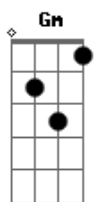

Linkin Park - The Emptiness Machine

tom:
Dm
[Primeira Parte]

Dm Gm
Your blades are sharpened with precision
Dm C
Flashing your favorite point of view
Dm Gm
I know you're waiting in the distance
Dm
Just like you always do
C
Just like you always do

[Ponte]

Bb
Already pulling me in
F
Already under my skin
C
And I know exactly how this ends, I

[Pré-Refrão]

D
Let you cut me open
Gm
Just to watch me bleed
Bb F C
Gave up who I am for who you wanted me to be
D
Don't know why I'm hoping
Gm
For what I won't receive
Bb
Falling for the promise of
F C
The emptiness machine
The emptiness machine

[Instrumental] D Gm Bb F C

[Segunda Parte]

Dm Gm
Going around like a revolver
Dm C
It's been decided how we lose
Dm Gm
'Cause there's a fire under the altar
Dm
I keep on lying to
C
I keep on lying to

[Pré-Refrão]

Already under my skin
C
And I know exactly how this ends, I

[Refrão]

D
Let you cut me open
Gm
Just to watch me bleed
Bb F C
Gave up who I am for who you wanted me to be
D
Don't know why I'm hoping
Gm
For what I won't receive
Bb
Falling for the promise of
F C
The emptiness machine
D
The emptiness machine