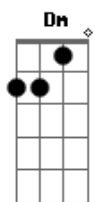

Linkin Park - The Emptiness Machine

tom:
Dm
[Primeira Parte]

Dm Your blades are sharpened with precision **Gm**
Dm Flashing your favorite point of view **C**
Dm I know you're waiting in the distance **Gm**
Dm Just like you always do
C Just like you always do

[Ponte]

Bb Already pulling me in
F Already under my skin
C And I know exactly how this ends, I

[Pré-Refrão]

Let you cut me open **D**
Just to watch me bleed **Gm**
Gave up who I am for who you wanted me to be **Bb** **F** **C**
Don't know why I'm hoping **D**
For what I won't receive **Gm**
Falling for the promise of **Bb**
The emptiness machine **F** **C**
The emptiness machine

[Instrumental] **D** **Gm** **Bb** **F** **C**

[Segunda Parte]

Dm Going around like a revolver **Gm**
Dm It's been decided how we lose **C**
Dm 'Cause there's a fire under the altar **Gm**
Dm I keep on lying to
C I keep on lying to

[Pré-Refrão]

Bb Already pulling me in
F

Acordes

© ukulele-chords.com