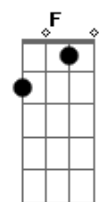

[Instrumental] D Gm Bb F C

[Segunda Parte]

Dm Gm
Going around like a revolver
Dm C
It's been decided how we lose
Dm Gm
'Cause there's a fire under the altar
Dm
I keep on lying to
C
I keep on lying to

[Pré-Refrão]

Bb
Already pulling me in
F

Acordes

© ukulele-chords.com

© ukulele-chords.com

© ukulele-chords.com

© ukulele-chords.com

© ukulele-chords.com

© ukulele-chords.com

Already under my skin
C
And I know exactly how this ends, I

[Refrão]

D
Let you cut me open
Gm
Just to watch me bleed
Bb F C
Gave up who I am for who you wanted me to be
D
Don't know why I'm hoping
Gm
For what I won't receive
Bb
Falling for the promise of
F C
The emptiness machine
D
The emptiness machine