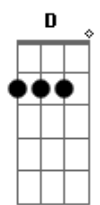

© ukulele-chords.com