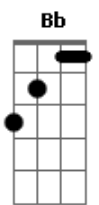

© ukulele-chords.com