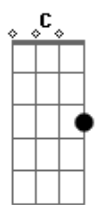

Bb F C
I only wanted to be part of, part of

D2
I only wanted to be part of something Gm

Bb F C
I only wanted to be part of, part of

D2
I only wanted to be part of something Gm

Bb F C
I only wanted to be part of something

I only wanted to be part of something

D
Let you cut me open

Gm
Just to watch me bleed

Bb
Gave up who I am

F C
For who you wanted me to be

D
Don't know why I'm hoping

Gm
For what I won't receive

Bb
Falling for the promise of

F C
The emptiness machine

The emptiness machine

D2
I only wanted to be part of something Gm

(The emptiness machine)

Bb F C
I only wanted to be part of

D2
The emptiness machine

© ukulele-chords.com

© ukulele-chords.com