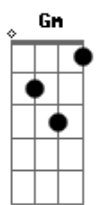

Bb F C
I only wanted to be part of, part of

D2
I only wanted to be part of something Gm

Bb F C
I only wanted to be part of, part of

D2
I only wanted to be part of something Gm

Bb F C
I only wanted to be part of something

I only wanted to be part of something

D
Let you cut me open

Gm
Just to watch me bleed

Bb
Gave up who I am

F C
For who you wanted me to be

D
Don't know why I'm hoping

Gm
For what I won't receive

Bb
Falling for the promise of

F C
The emptiness machine

The emptiness machine

D2
I only wanted to be part of something Gm

(The emptiness machine)

Bb F C
I only wanted to be part of

D2
The emptiness machine

© ukulele-chords.com

© ukulele-chords.com