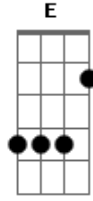

© ukulele-chords.com