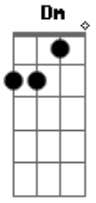

I let you cut me open
Just to watch me bleed ^G
Gave up who I am ^{Bb}
For who you wanted me to be ^F ^C
Don't know why I'm hoping ^D
^G

So fucking naive ^{Bb}
Falling for the promise of ^F ^C
The emptiness machine ^D ^G
The emptiness machine ^{Bb} ^F ^C
The emptiness machine ^D
The emptiness machine

Acordes

© ukulele-chords.com