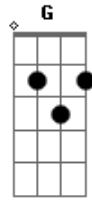

© ukulele-chords.com