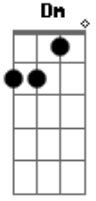

I let you cut me open
Just to watch me bleed ^G
Gave up who I am ^{Bb}
For who you wanted me to be ^F ^C
Don't know why I'm hoping ^D
^G

So fucking naive ^{Bb}
Falling for the promise of ^F ^C
The emptiness machine ^D ^G
The emptiness machine ^{Bb} ^F ^C
The emptiness machine ^D
The emptiness machine

Acordes

© ukulele-chords.com