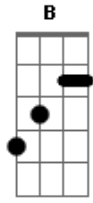

© ukulele-chords.com