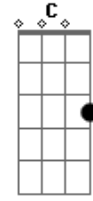

© ukulele-chords.com