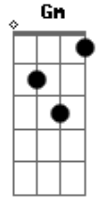

© ukulele-chords.com