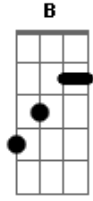

© ukulele-chords.com