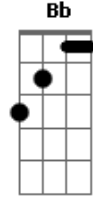

© ukulele-chords.com