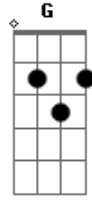

© ukulele-chords.com