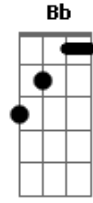

© ukulele-chords.com