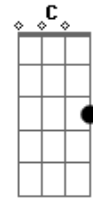

© ukulele-chords.com