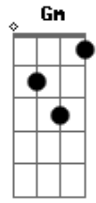

© ukulele-chords.com