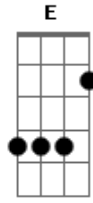

© ukulele-chords.com