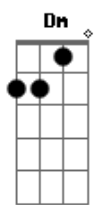

© ukulele-chords.com