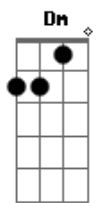

© ukulele-chords.com