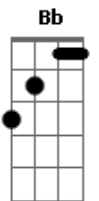

© ukulele-chords.com