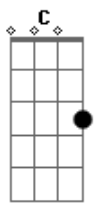

© ukulele-chords.com