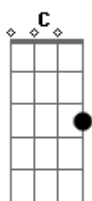

© ukulele-chords.com