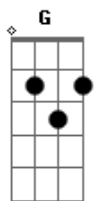

© ukulele-chords.com