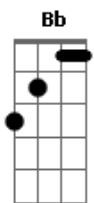

© ukulele-chords.com