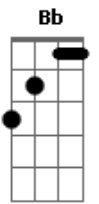

© ukulele-chords.com