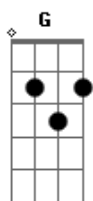

© ukulele-chords.com

© ukulele-chords.com