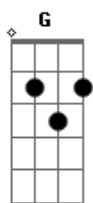

© ukulele-chords.com

© ukulele-chords.com