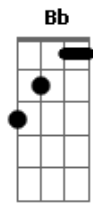

© ukulele-chords.com