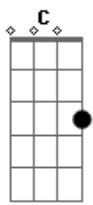

Linkin Park - Step Up

Tom: **C**

Tuning: Dropped **D** one half step down

Db Ab Db Gb Bb Eb

Intro: clean w/ echo/reverb

[Chorus] Distortion

Intro: clean w/ echo/reverb

[Pre-Chorus] Wahistortion

[Chorus] Distortion

Play twice.

[Bridge] clean w/ echo/reverb

[Bridge] clean w/ echo/reverb

[Pre-Chorus] Wahistortion

[Chorus] Distortion

Play twice.

[Outro] clean w/ echo/reverb

Acordes

© ukulele-chords.com