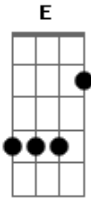

© ukulele-chords.com