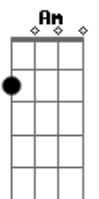

© ukulele-chords.com