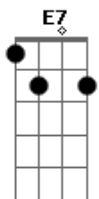

© ukulele-chords.com