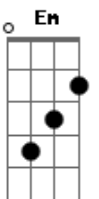

© ukulele-chords.com