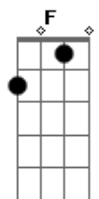

© ukulele-chords.com