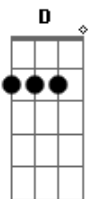

© ukulele-chords.com