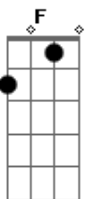

© ukulele-chords.com