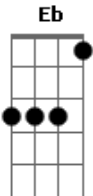

© ukulele-chords.com