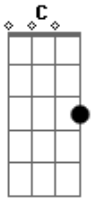

Linkin Park - Roads Untraveled (Confetti Parade x Shurpi Remix)

Tom: C

Afinação: Eb Ab Db Gb Bb

Eb
Intro: 2x: Am C F Am C G

Am C F
Weep not for roads untraveled
Am C G
Weep not for paths left alone
Am C F
Weep not for roads untraveled
Am C G
Weep not for paths left alone
Am C F
Give up your heart left broken.
Am C G
And let that mistake pass on

Solo 2x: (Am C F Am C G)

Am C F
Weep not for roads untraveled

Am C G
Weep not for paths left alone
Am C F
Weep not for roads untraveled
Am C G
Weep not for paths left alone
Am C F
Give up your heart left broken.
Am C G
And let that mistake pass on

Solo 2x: (Am C F Am C G)

Am C F
Weep not for roads untraveled
Am C G
Weep not for paths left alone
Am C F
Weep not for roads untraveled
Am C G
Weep not for paths left alone

Solo 2x: (Am C F Am C G)

Acordes

© ukulele-chords.com