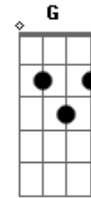

© ukulele-chords.com