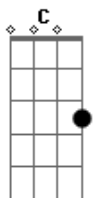

Linkin Park - Roads Untraveled (Confetti Parade x Shurpi Remix)

Tom: C

Afinação: Eb Ab Db Gb Bb

Intro: 2x: Am C F Am C G

Am C F
Weep not for roads untraveled
Am C G
Weep not for paths left alone
Am C F
Weep not for roads untraveled
Am C G
Weep not for paths left alone
Am C F
Give up your heart left broken.
Am C G
And let that mistake pass on

Solo 2x: (Am C F Am C G)

Am C F
Weep not for roads untraveled

Am C G
Weep not for paths left alone
Am C F
Weep not for roads untraveled
Am C G
Weep not for paths left alone
Am C F
Give up your heart left broken.
Am C G
And let that mistake pass on

Solo 2x: (Am C F Am C G)

Am C F
Weep not for roads untraveled
Am C G
Weep not for paths left alone
Am C F
Weep not for roads untraveled
Am C G
Weep not for paths left alone

Solo 2x: (Am C F Am C G)

Acordes

© ukulele-chords.com