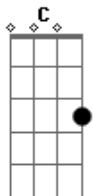

Linkin Park - Roads Untraveled (Confetti Parade x Shurpi Remix)

Tom: C

Afinação: Eb Ab Db Gb Bb

Intro: 2x: Am C F Am C G

Am C F
Weep not for roads untraveled
Am C G
Weep not for paths left alone
Am C F
Weep not for roads untraveled
Am C G
Weep not for paths left alone
Am C F
Give up your heart left broken.
Am C G
And let that mistake pass on

Solo 2x: (Am C F Am C G)

Am C F
Weep not for roads untraveled

Am C G
Weep not for paths left alone
Am C F
Weep not for roads untraveled
Am C G
Weep not for paths left alone
Am C F
Give up your heart left broken.
Am C G
And let that mistake pass on

Solo 2x: (Am C F Am C G)

Am C F
Weep not for roads untraveled
Am C G
Weep not for paths left alone
Am C F
Weep not for roads untraveled
Am C G
Weep not for paths left alone

Solo 2x: (Am C F Am C G)

Acordes

© ukulele-chords.com