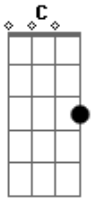

Linkin Park - Roads Untraveled (Confetti Parade x Shurpi Remix)

Tom: C

Afinação: Eb Ab Db Gb Bb

Intro: 2x: Am C F Am C G

Am C F
Weep not for roads untraveled
Am C G
Weep not for paths left alone
Am C F
Weep not for roads untraveled
Am C G
Weep not for paths left alone
Am C F
Give up your heart left broken.
Am C G
And let that mistake pass on

Solo 2x: (Am C F Am C G)

Am C F
Weep not for roads untraveled

Am C G
Weep not for paths left alone
Am C F
Weep not for roads untraveled
Am C G
Weep not for paths left alone
Am C F
Give up your heart left broken.
Am C G
And let that mistake pass on

Solo 2x: (Am C F Am C G)

Am C F
Weep not for roads untraveled
Am C G
Weep not for paths left alone
Am C F
Weep not for roads untraveled
Am C G
Weep not for paths left alone

Solo 2x: (Am C F Am C G)

Acordes

© ukulele-chords.com