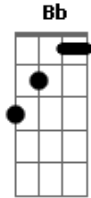

© ukulele-chords.com