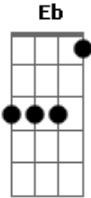

© ukulele-chords.com