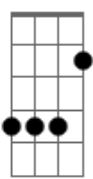

© ukulele-chords.com

E