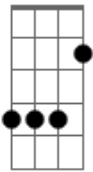

© ukulele-chords.com

E