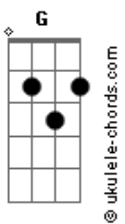

Linkin Park - Papercut

Tom: G

Intro - Guitars 1 and 2

PM

First Verse - Guitars 1 and 2 (Palm-muted)

Chorus - Guitars 1 and 2

PM

2nd Verse - Guitars 1 and 2 (Palm-muted)

Chorus - Guitars 1 and 2

Acordes

PM

Breakdown - Guitars 1 and 2 (Palm-muted)

PM

Bridge - Guitars 1 and 2

Outro - Guitars 1 and 2

PM

Ending - Guitars 1 and 2 (Palm-muted)