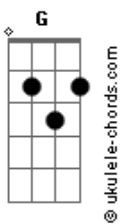

Linkin Park - Papercut

Tom: G

Intro - Guitars 1 and 2

PM

First Verse - Guitars 1 and 2 (Palm-muted)

Chorus - Guitars 1 and 2

PM

2nd Verse - Guitars 1 and 2 (Palm-muted)

Chorus - Guitars 1 and 2

Acordes

PM

Breakdown - Guitars 1 and 2 (Palm-muted)

Bridge - Guitars 1 and 2

Outro - Guitars 1 and 2

PM

Ending - Guitars 1 and 2 (Palm-muted)