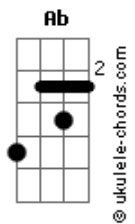

Linkin Park - Overflow

tom:

Intro: C Bb Db C
C Bb Db C
C Bb Db C
C Bb Db C
C Bb Db C
C Bb Db C

It's all the same to me
We're going down, we're going down
We're going down, we're going down
It's all the same to me
We're going down, we're going down
We're going down, we're going down
It's all the same to me
We're going down, we're going down
We're going down, we're going down

[Primeira Parte]

We're all dressed up for a riot
Bb C Db C
Catching fire fighting fire

I can feel the pressure comin'
Bb Db
End th? world and push the button

[Pré-Refrão]

C Ab
It's all the same to m?
Bb
We're going down, we're going down
Db C
We're going down, we're going down

Ab
It's all the same to m?
Bb
We're going down, we're going down
F
We're going down, we're going down

[Refrão]

C Bb
Turning from a white sky
Db C
To a black hole
Bb
Turning from the sunlight
Db C
To a sha__dow, oh
Ab Bb
I know I can't make it stop
Db C
I know I'm out of control

Acordes

Ab Bb F
I keep on filling it up
C Bb Db C
To overflow

[Segunda Parte]

C
Looking up see the sky is falling
Bb Db C
I can hear the future calling

Ground is shaking as it
Bb
Opens up to pull me in
Db C
Fall into oblivion

[Pré-Refrão]

Ab Bb
We're going down, we're going down
Db C
We're going down, we're going down
It's all the same to m?

Ab Bb
We're going down, we're going down
F
We're going down, we're going down

[Refrão]

C Bb
Turning from a white sky
Db C
To a black hole
Bb
Turning from the sunlight
Db C
To a sha__dow, oh
Ab Bb
I know I can't make it stop
Db C
I know I'm out of control
Ab Bb F
I keep on filling it up
C Bb Db C
To overflow

[Final]

C Bb Db C
To overflow
C Bb Db C
To overflow
C Bb Db C
To overflow
C Bb Db C
To overflow