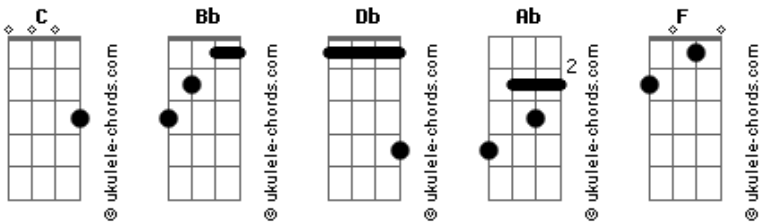

Linkin Park - Overflow

tom:

Intro: C Bb Db C
 C Bb Db C
 C Bb Db C
 C Bb Db C
 C Bb Db C
 C Bb Db C

It's all the same to me
 We're going down, we're going down
 We're going down, we're going down
 It's all the same to me
 We're going down, we're going down
 We're going down, we're going down
 It's all the same to me
 We're going down, we're going down
 We're going down, we're going down

[Primeira Parte]

We're all dressed up for a riot
 Bb C Db C
 Catching fire fighting fire

I can feel the pressure comin'
 Bb Db
 End th? world and push the button

[Pré-Refrão]

C Ab
 It's all the same to m?
 Bb
 We're going down, we're going down
 Db C
 We're going down, we're going down

Ab
 It's all the same to m?
 Bb
 We're going down, we're going down
 F
 We're going down, we're going down

[Refrão]

C Bb
 Turning from a white sky
 Db C
 To a black hole
 Bb
 Turning from the sunlight
 Db C
 To a sha__dow, oh
 Ab Bb
 I know I can't make it stop
 Db C
 I know I'm out of control

Acordes

Ab Bb F
 I keep on filling it up
 C Bb Db C
 To overflow

[Segunda Parte]

C
 Looking up see the sky is falling
 Bb Db C
 I can hear the future calling

Ground is shaking as it
 Bb
 Opens up to pull me in
 Db C
 Fall into oblivion