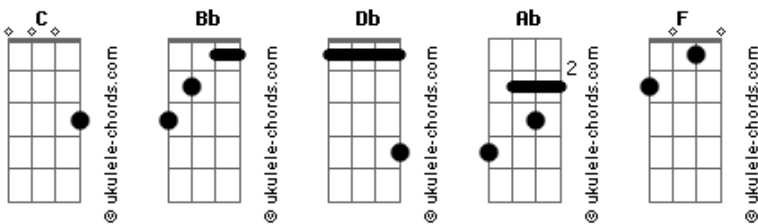

# Linkin Park - Overflow

tom:

Intro: C Bb Db C  
 C Bb Db C  
 C Bb Db C  
 C Bb Db C  
 C Bb Db C  
 C Bb Db C

It's all the same to me  
 We're going down, we're going down  
 We're going down, we're going down  
 It's all the same to me  
 We're going down, we're going down  
 We're going down, we're going down  
 It's all the same to me  
 We're going down, we're going down  
 We're going down, we're going down

[Primeira Parte]

We're all dressed up for a riot  
 Bb C Db C  
 Catching fire fighting fire

I can feel the pressure comin'  
 Bb Db  
 End th? world and push the button

[Pré-Refrão]

C Ab  
 It's all the same to m?  
 Bb  
 We're going down, we're going down  
 Db C  
 We're going down, we're going down

Ab  
 It's all the same to m?  
 Bb  
 We're going down, we're going down  
 F  
 We're going down, we're going down

[Refrão]

C Bb  
 Turning from a white sky  
 Db C  
 To a black hole  
 Bb  
 Turning from the sunlight  
 Db C  
 To a sha\_\_dow, oh  
 Ab Bb  
 I know I can't make it stop  
 Db C  
 I know I'm out of control

## Acordes

Ab Bb F  
 I keep on filling it up  
 C Bb Db C  
 To overflow

[Segunda Parte]

C  
 Looking up see the sky is falling  
 Bb Db C  
 I can hear the future calling

Ground is shaking as it  
 Bb  
 Opens up to pull me in  
 Db C  
 Fall into oblivion