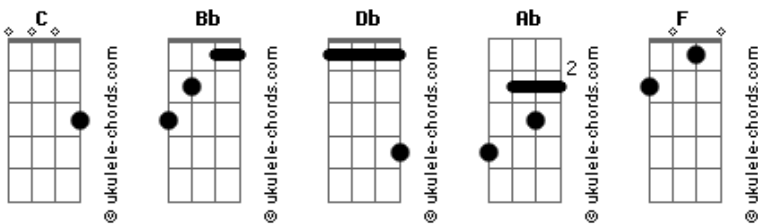

Linkin Park - Overflow

tom:

Intro: C Bb Db C
 C Bb Db C
 C Bb Db C
 C Bb Db C
 C Bb Db C
 C Bb Db C

It's all the same to me
 We're going down, we're going down
 We're going down, we're going down
 It's all the same to me
 We're going down, we're going down
 We're going down, we're going down
 It's all the same to me
 We're going down, we're going down
 We're going down, we're going down

[Primeira Parte]

We're all dressed up for a riot
 Bb C Db C
 Catching fire fighting fire

I can feel the pressure comin'
 Bb Db
 End th? world and push the button

[Pré-Refrão]

C Ab
 It's all the same to m?
 Bb
 We're going down, we're going down
 Db C
 We're going down, we're going down

Ab
 It's all the same to m?
 Bb
 We're going down, we're going down
 F
 We're going down, we're going down

[Refrão]

C Bb
 Turning from a white sky
 Db C
 To a black hole
 Bb
 Turning from the sunlight
 Db C
 To a sha__dow, oh
 Ab Bb
 I know I can't make it stop
 Db C
 I know I'm out of control

Acordes

Ab Bb F
 I keep on filling it up
 C Bb Db C
 To overflow

[Segunda Parte]

C
 Looking up see the sky is falling
 Bb Db C
 I can hear the future calling

Ground is shaking as it
 Bb
 Opens up to pull me in
 Db C
 Fall into oblivion