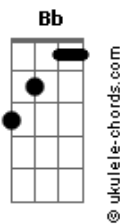

# Linkin Park - Overflow

tom:

Intro: C Bb Db C  
 C Bb Db C  
 C Bb Db C  
 C Bb Db C  
 C Bb Db C  
 C Bb Db C

It's all the same to me  
 We're going down, we're going down  
 We're going down, we're going down  
 It's all the same to me  
 We're going down, we're going down  
 We're going down, we're going down  
 It's all the same to me  
 We're going down, we're going down  
 We're going down, we're going down

[Primeira Parte]

We're all dressed up for a riot  
 Bb C Db C  
 Catching fire fighting fire

I can feel the pressure comin'  
 Bb Db  
 End th? world and push the button

[Pré-Refrão]

C Ab  
 It's all the same to m?  
 Bb  
 We're going down, we're going down  
 Db C  
 We're going down, we're going down

Ab  
 It's all the same to m?  
 Bb  
 We're going down, we're going down  
 F  
 We're going down, we're going down

[Refrão]

C Bb  
 Turning from a white sky  
 Db C  
 To a black hole  
 Bb  
 Turning from the sunlight  
 Db C  
 To a sha\_\_dow, oh  
 Ab Bb  
 I know I can't make it stop  
 Db C  
 I know I'm out of control

## Acordes

Ab Bb F  
 I keep on filling it up  
 C Bb Db C  
 To overflow

[Segunda Parte]

C  
 Looking up see the sky is falling  
 Bb Db C  
 I can hear the future calling

Ground is shaking as it  
 Bb  
 Opens up to pull me in  
 Db C  
 Fall into oblivion