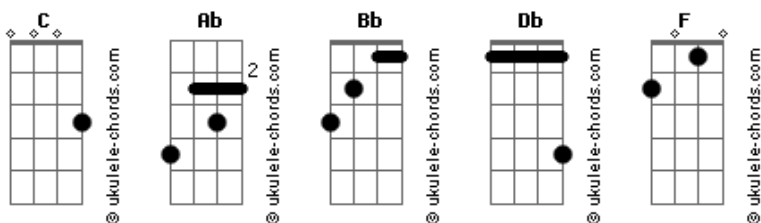

# Linkin Park - Overflow

tom:  
Intro: C C C C  
C C C C  
C C C C  
C C C C  
C C C C  
C C C C

It's all the same to me  
We're going down, we're going down  
We're going down, we're going down  
It's all the same to me  
We're going down, we're going down  
We're going down, we're going down  
It's all the same to me  
We're going down, we're going down  
We're going down, we're going down

[Primeira Parte]

We're all dressed up for a riot  
C Catching fire fighting fire  
I can feel the pressure comin'  
C End th? world and push the button

[Pré-Refrão]

C It's all the same to m? Ab  
We're going down, we're going down Bb  
We're going down, we're going down Db C  
It's all the same to m? Ab  
We're going down, we're going down Bb  
We're going down, we're going down F

[Refrão]

Turning from a white sky C C  
To a black hole C C  
Turning from the sunlight C  
To a shadow, oh C C  
Ab I know I can't make it stop Bb  
C I know I'm out of control C

## Acordes

Ab Bb F  
I keep on filling it up  
C C C C  
To overflow

[Segunda Parte]

Looking up see the sky is falling C  
C I can hear the future calling C C  
Ground is shaking as it C  
Opens up to pull me in C C  
Fall into oblivion C