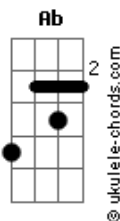

Linkin Park - Overflow

tom:

Intro: C C C C
C C C C
C C C C
C C C C
C C C C

It's all the same to me
We're going down, we're going down
We're going down, we're going down
It's all the same to me
We're going down, we're going down
We're going down, we're going down
It's all the same to me
We're going down, we're going down
We're going down, we're going down

[Primeira Parte]

We're all dressed up for a riot
C Catching fire fighting fire

I can feel the pressure comin'
C End th? world and push the button

[Pré-Refrão]

C It's all the same to m? Ab
We're going down, we're going down Bb
We're going down, we're going down Db C

It's all the same to m? Ab
We're going down, we're going down Bb
We're going down, we're going down F

[Refrão]

Turning from a white sky C C
To a black hole C C
Turning from the sunlight C
To a shadow, oh C C
Ab I know I can't make it stop Bb
C I know I'm out of control C

Acordes

Ab Bb F
I keep on filling it up
C C C C
To overflow

[Segunda Parte]

Looking up see the sky is falling C
C I can hear the future calling C C
Ground is shaking as it C
Opens up to pull me in C C
Fall into oblivion