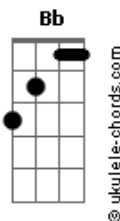

Linkin Park - Overflow

tom:

Intro: C C C C
C C C C
C C C C
C C C C
C C C C

It's all the same to me
We're going down, we're going down
We're going down, we're going down
It's all the same to me
We're going down, we're going down
We're going down, we're going down
It's all the same to me
We're going down, we're going down
We're going down, we're going down

[Primeira Parte]

We're all dressed up for a riot
C Catching fire fighting fire

I can feel the pressure comin'
C End th? world and push the button

[Pré-Refrão]

C It's all the same to m? Ab
We're going down, we're going down Bb
We're going down, we're going down Db C

It's all the same to m? Ab
We're going down, we're going down Bb
We're going down, we're going down F

[Refrão]

Turning from a white sky C C
To a black hole C C
Turning from the sunlight C
To a shadow, oh C C
Ab I know I can't make it stop Bb
C I know I'm out of control C

Acordes

Ab Bb F
I keep on filling it up
C C C C
To overflow

[Segunda Parte]

Looking up see the sky is falling C
C I can hear the future calling C C
Ground is shaking as it C
Opens up to pull me in C C
Fall into oblivion