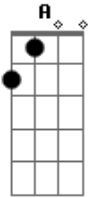

Linkin Park - Ominous (Meteara Demo)

Riff 3

Tom:
Afinação: **D A B G B E** [Drop D]

Riff 1

Riff 4

Riff 2

Acordes

© ukulele-chords.com