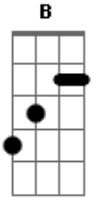

© ukulele-chords.com