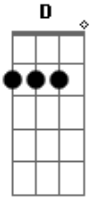

Linkin Park - Ominous (Meteara Demo)

Riff 3

Tom:
Afinação: **D A B G B E** [Drop D]

Riff 1

Riff 4

Riff 2

Acordes

© ukulele-chords.com