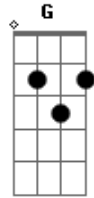

© ukulele-chords.com