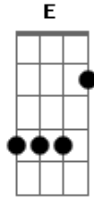

© ukulele-chords.com