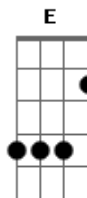

© ukulele-chords.com