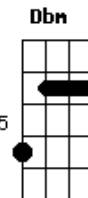

© ukulele-chords.com