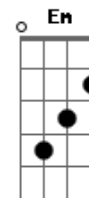

© ukulele-chords.com