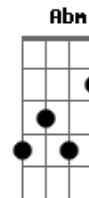

© ukulele-chords.com