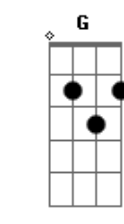

Refrão:

G Eb
I've become so numb
Bb
I can't feel you there
F
I've become so tired
G
So much more aware
Eb
I'm becoming this
Bb
All I want to do
F
Is be more like me
Gm
And be less like you

Terceira Parte:

(Guitarra 2 - Riff 1)

Eb
Can't you see that you're smothering me?
Bb F
Holding too tightly, afraid to lose control
Gm Eb
'Cause everything that you thought I would be
Bb F Eb
Has fallen apart right in front of you

Quarta Parte:

(Guitarra 2 - Riff 1)

(Caught in the undertow, just caught in the undertow)
Gm Bb Eb
Every step that I take is another mistake to you

F
(Caught in the undertow, just caught in the undertow)
Gm Bb
And every second I waste is more than I can take

Refrão:

G Eb
I've become so numb
Bb
I can't feel you there
F
I've become so tired
G
So much more aware
Eb
I'm becoming this
Bb
All I want to do
F
Is be more like me
Eb
And be less like you

Ponte:

F
And I know
G A Bb D Eb
I may end up fail__ing, too
F D
But I know you were just like me
With someone disappointed in you

Último Refrão:

G Eb
I've become so numb
Bb
I can't feel you there
F
I've become so tired
G
So much more aware
Eb
I'm becoming this
Bb
All I want to do
F
Is be more like me

And be less like you

G Eb
I've become so numb
Bb
I can't feel you there

(I'm tired of being what you want me to be)

G Eb
I've become so numb
Bb
I can't feel you there

(I'm tired of being what you want me to be)

Riff 1:

Acordes