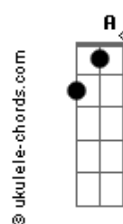

Refrão:

G Eb
I've become so numb
Bb
I can't feel you there
F
I've become so tired
G
So much more aware
Eb
I'm becoming this
Bb
All I want to do
F
Is be more like me
Gm
And be less like you

Terceira Parte:

(Guitarra 2 - Riff 1)

Eb
Can't you see that you're smothering me?
Bb F
Holding too tightly, afraid to lose control
Gm Eb
'Cause everything that you thought I would be
Bb F Eb
Has fallen apart right in front of you

Quarta Parte:

(Guitarra 2 - Riff 1)

(Caught in the undertow, just caught in the undertow)
Gm Bb Eb
Every step that I take is another mistake to you

F
(Caught in the undertow, just caught in the undertow)
Gm Bb
And every second I waste is more than I can take

Refrão:

G Eb
I've become so numb
Bb
I can't feel you there
F
I've become so tired
G
So much more aware
Eb
I'm becoming this
Bb
All I want to do
F
Is be more like me
Eb
And be less like you

Ponte:

F
And I know
G A Bb D Eb
I may end up fail__ing, too
F D
But I know you were just like me
With someone disappointed in you

Último Refrão:

G Eb
I've become so numb
Bb
I can't feel you there
F
I've become so tired
G
So much more aware
Eb
I'm becoming this
Bb
All I want to do
F
Is be more like me

And be less like you

G Eb
I've become so numb
Bb
I can't feel you there

(I'm tired of being what you want me to be)

G Eb
I've become so numb
Bb
I can't feel you there

(I'm tired of being what you want me to be)

Riff 1:

Acordes