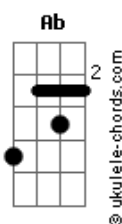

Refrão:

G Eb
I've become so numb
Bb
I can't feel you there
F
I've become so tired
G
So much more aware
Eb
I'm becoming this
Bb
All I want to do
F
Is be more like me
Gm
And be less like you

Terceira Parte:

(Guitarra 2 - Riff 1)

Eb
Can't you see that you're smothering me?
Bb F
Holding too tightly, afraid to lose control
Gm Eb
'Cause everything that you thought I would be
Bb F Eb
Has fallen apart right in front of you

Quarta Parte:

(Guitarra 2 - Riff 1)

(Caught in the undertow, just caught in the undertow)
Gm Bb Eb
Every step that I take is another mistake to you

F
(Caught in the undertow, just caught in the undertow)
Gm Bb
And every second I waste is more than I can take

Refrão:

G Eb
I've become so numb
Bb
I can't feel you there
F
I've become so tired
G
So much more aware
Eb
I'm becoming this
Bb
All I want to do
F
Is be more like me
Eb
And be less like you

Ponte:

F
And I know
G A Bb D Eb
I may end up fail__ing, too
F D
But I know you were just like me
With someone disappointed in you

Último Refrão:

G Eb
I've become so numb
Bb
I can't feel you there
F
I've become so tired
G
So much more aware
Eb
I'm becoming this
Bb
All I want to do
F
Is be more like me

And be less like you

G Eb
I've become so numb
Bb
I can't feel you there

(I'm tired of being what you want me to be)

G Eb
I've become so numb
Bb
I can't feel you there

(I'm tired of being what you want me to be)

Riff 1:

Acordes