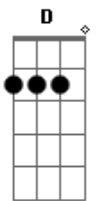

Linkin Park - Numb

Tom: Gb

Afinação: Db Ab Db Gb Bb Eb
Intro: G Eb Bb F

Primeira Parte:

Gm Eb
I'm tired of being what you want me to be
Bb F
Feeling so faithless, lost under the surface
Gm Eb
I don't know what you're expecting of me
Bb F Eb
Put under the pressure of walking in your shoes

Segunda Parte:

(Guitarra 2 - Riff 1)

(Caught in the undertow, just caught in the undertow)
Gm Bb Eb
Every step that I take is another mistake to you
F
(Caught in the undertow, just caught in the undertow)

(I'm tired of being what you want me to be)

G Eb
I've become so numb
Bb
I can't feel you there

(I'm tired of being what you want me to be)

Riff 1:

Acordes

© ukulele-chords.com