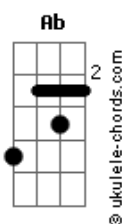

Refrão:

G Eb
I've become so numb
Bb
I can't feel you there
F
I've become so tired
G
So much more aware
Eb
I'm becoming this
Bb
All I want to do
F
Is be more like me
Gm
And be less like you

Terceira Parte:

(Guitarra 2 - Riff 1)

Eb
Can't you see that you're smothering me?
Bb F
Holding too tightly, afraid to lose control
Gm Eb
'Cause everything that you thought I would be
Bb F Eb
Has fallen apart right in front of you

Quarta Parte:

(Guitarra 2 - Riff 1)

(Caught in the undertow, just caught in the undertow)
Gm Bb Eb
Every step that I take is another mistake to you

F
(Caught in the undertow, just caught in the undertow)
Gm Bb
And every second I waste is more than I can take

Refrão:

G Eb
I've become so numb
Bb
I can't feel you there
F
I've become so tired
G
So much more aware
Eb
I'm becoming this
Bb
All I want to do
F
Is be more like me
Eb
And be less like you

Ponte:

F
And I know
G A Bb D Eb
I may end up fail__ing, too
F D
But I know you were just like me
With someone disappointed in you

Último Refrão:

G Eb
I've become so numb
Bb
I can't feel you there
F
I've become so tired
G
So much more aware
Eb
I'm becoming this
Bb
All I want to do
F
Is be more like me
And be less like you

G Eb
I've become so numb
Bb
I can't feel you there
F
(I'm tired of being what you want me to be)
G Eb
I've become so numb
Bb
I can't feel you there
F
(I'm tired of being what you want me to be)

Riff 1:

Acordes