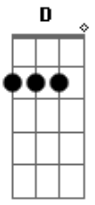

Linkin Park - Numb

Tom: Gb

Afinação: Db Ab Db Gb Bb Eb
Intro: G Eb Bb F

Primeira Parte:

Gm Eb
I'm tired of being what you want me to be
Bb F
Feeling so faithless, lost under the surface
Gm Eb
I don't know what you're expecting of me
Bb F Eb
Put under the pressure of walking in your shoes

Segunda Parte:

(Guitarra 2 - Riff 1)

(Caught in the undertow, just caught in the undertow)
Gm Bb Eb
Every step that I take is another mistake to you
F
(Caught in the undertow, just caught in the undertow)

(I'm tired of being what you want me to be)

G Eb
I've become so numb
Bb
I can't feel you there

(I'm tired of being what you want me to be)

Riff 1:

Acordes

© ukulele-chords.com