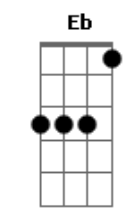

Refrão:

G Eb
I've become so numb
Bb
I can't feel you there
F
I've become so tired
G
So much more aware
Eb
I'm becoming this
Bb
All I want to do
F
Is be more like me
Gm
And be less like you

Terceira Parte:

(Guitarra 2 - Riff 1)

Eb
Can't you see that you're smothering me?
Bb F
Holding too tightly, afraid to lose control
Gm Eb
'Cause everything that you thought I would be
Bb F Eb
Has fallen apart right in front of you

Quarta Parte:

(Guitarra 2 - Riff 1)

(Caught in the undertow, just caught in the undertow)
Gm Bb Eb
Every step that I take is another mistake to you

F
(Caught in the undertow, just caught in the undertow)
Gm Bb
And every second I waste is more than I can take

Refrão:

G Eb
I've become so numb
Bb
I can't feel you there
F
I've become so tired
G
So much more aware
Eb
I'm becoming this
Bb
All I want to do
F
Is be more like me
Eb
And be less like you

Ponte:

F
And I know
G A Bb D Eb
I may end up fail__ing, too
F D
But I know you were just like me
With someone disappointed in you

Último Refrão:

G Eb
I've become so numb
Bb
I can't feel you there
F
I've become so tired
G
So much more aware
Eb
I'm becoming this
Bb
All I want to do
F
Is be more like me

And be less like you

G Eb
I've become so numb
Bb
I can't feel you there

(I'm tired of being what you want me to be)

G Eb
I've become so numb
Bb
I can't feel you there

(I'm tired of being what you want me to be)

Riff 1:

Acordes