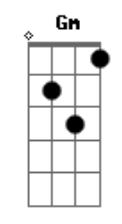

Refrão:

G Eb
I've become so numb
Bb
I can't feel you there
F
I've become so tired
G
So much more aware
Eb
I'm becoming this
Bb
All I want to do
F
Is be more like me
Gm
And be less like you

Terceira Parte:

(Guitarra 2 - Riff 1)

Eb
Can't you see that you're smothering me?
Bb F
Holding too tightly, afraid to lose control
Gm Eb
'Cause everything that you thought I would be
Bb F Eb
Has fallen apart right in front of you

Quarta Parte:

(Guitarra 2 - Riff 1)

(Caught in the undertow, just caught in the undertow)
Gm Bb Eb
Every step that I take is another mistake to you

F
(Caught in the undertow, just caught in the undertow)
Gm Bb
And every second I waste is more than I can take

Refrão:

G Eb
I've become so numb
Bb
I can't feel you there
F
I've become so tired
G
So much more aware
Eb
I'm becoming this
Bb
All I want to do
F
Is be more like me
Eb
And be less like you

Ponte:

F
And I know
G A Bb D Eb
I may end up fail__ing, too
F D
But I know you were just like me
With someone disappointed in you

Último Refrão:

G Eb
I've become so numb
Bb
I can't feel you there
F
I've become so tired
G
So much more aware
Eb
I'm becoming this
Bb
All I want to do
F
Is be more like me

And be less like you

G Eb
I've become so numb
Bb
I can't feel you there

(I'm tired of being what you want me to be)

G Eb
I've become so numb
Bb
I can't feel you there

(I'm tired of being what you want me to be)

Riff 1:

Acordes