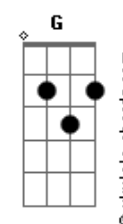

Refrão:

G Eb
I've become so numb
Bb
I can't feel you there
F
I've become so tired
G
So much more aware
Eb
I'm becoming this
Bb
All I want to do
F
Is be more like me
Gm
And be less like you

Terceira Parte:

(Guitarra 2 - Riff 1)

Eb
Can't you see that you're smothering me?
Bb F
Holding too tightly, afraid to lose control
Gm Eb
'Cause everything that you thought I would be
Bb F Eb
Has fallen apart right in front of you

Quarta Parte:

(Guitarra 2 - Riff 1)

(Caught in the undertow, just caught in the undertow)
Gm Bb Eb
Every step that I take is another mistake to you

F
(Caught in the undertow, just caught in the undertow)
Gm Bb
And every second I waste is more than I can take

Refrão:

G Eb
I've become so numb
Bb
I can't feel you there
F
I've become so tired
G
So much more aware
Eb
I'm becoming this
Bb
All I want to do
F
Is be more like me
Eb
And be less like you

Ponte:

F
And I know
G A Bb D Eb
I may end up fail__ing, too
F D
But I know you were just like me
With someone disappointed in you

Último Refrão:

G Eb
I've become so numb
Bb
I can't feel you there
F
I've become so tired
G
So much more aware
Eb
I'm becoming this
Bb
All I want to do
F
Is be more like me

And be less like you

G Eb
I've become so numb
Bb
I can't feel you there

(I'm tired of being what you want me to be)

G Eb
I've become so numb
Bb
I can't feel you there

(I'm tired of being what you want me to be)

Riff 1:

Acordes