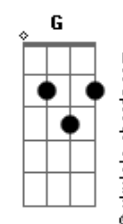

Refrão:

G Eb
I've become so numb
Bb
I can't feel you there
F
I've become so tired
G
So much more aware
Eb
I'm becoming this
Bb
All I want to do
F
Is be more like me
Gm
And be less like you

Terceira Parte:

(Guitarra 2 - Riff 1)

Eb
Can't you see that you're smothering me?
Bb F
Holding too tightly, afraid to lose control
Gm Eb
'Cause everything that you thought I would be
Bb F Eb
Has fallen apart right in front of you

Quarta Parte:

(Guitarra 2 - Riff 1)

(Caught in the undertow, just caught in the undertow)
Gm Bb Eb
Every step that I take is another mistake to you

F
(Caught in the undertow, just caught in the undertow)
Gm Bb
And every second I waste is more than I can take

Refrão:

G Eb
I've become so numb
Bb
I can't feel you there
F
I've become so tired
G
So much more aware
Eb
I'm becoming this
Bb
All I want to do
F
Is be more like me
Eb
And be less like you

Ponte:

F
And I know
G A Bb D Eb
I may end up fail__ing, too
F D
But I know you were just like me
With someone disappointed in you

Último Refrão:

G Eb
I've become so numb
Bb
I can't feel you there
F
I've become so tired
G
So much more aware
Eb
I'm becoming this
Bb
All I want to do
F
Is be more like me
And be less like you

G Eb
I've become so numb
Bb
I can't feel you there
F
(I'm tired of being what you want me to be)
G Eb
I've become so numb
Bb
I can't feel you there
F
(I'm tired of being what you want me to be)

Riff 1:

Acordes