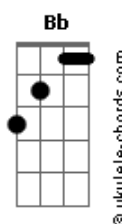

Refrão:

G Eb
I've become so numb
Bb
I can't feel you there
F
I've become so tired
G
So much more aware
Eb
I'm becoming this
Bb
All I want to do
F
Is be more like me
Gm
And be less like you

Terceira Parte:

(Guitarra 2 - Riff 1)

Eb
Can't you see that you're smothering me?
Bb F
Holding too tightly, afraid to lose control
Gm Eb
'Cause everything that you thought I would be
Bb F Eb
Has fallen apart right in front of you

Quarta Parte:

(Guitarra 2 - Riff 1)

(Caught in the undertow, just caught in the undertow)
Gm Bb Eb
Every step that I take is another mistake to you

F
(Caught in the undertow, just caught in the undertow)
Gm Bb
And every second I waste is more than I can take

Refrão:

G Eb
I've become so numb
Bb
I can't feel you there
F
I've become so tired
G
So much more aware
Eb
I'm becoming this
Bb
All I want to do
F
Is be more like me
Eb
And be less like you

Ponte:

F
And I know
G A Bb D Eb
I may end up fail__ing, too
F D
But I know you were just like me
With someone disappointed in you

Último Refrão:

G Eb
I've become so numb
Bb
I can't feel you there
F
I've become so tired
G
So much more aware
Eb
I'm becoming this
Bb
All I want to do
F
Is be more like me
And be less like you

G Eb
I've become so numb
Bb
I can't feel you there
F
(I'm tired of being what you want me to be)
G Eb
I've become so numb
Bb
I can't feel you there
F
(I'm tired of being what you want me to be)

Riff 1:

Acordes