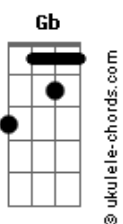

Refrão:

G Eb
I've become so numb
Bb
I can't feel you there
F
I've become so tired
G
So much more aware
Eb
I'm becoming this
Bb
All I want to do
F
Is be more like me
Gm
And be less like you

Terceira Parte:

(Guitarra 2 - Riff 1)

Eb
Can't you see that you're smothering me?
Bb F
Holding too tightly, afraid to lose control
Gm Eb
'Cause everything that you thought I would be
Bb F Eb
Has fallen apart right in front of you

Quarta Parte:

(Guitarra 2 - Riff 1)

(Caught in the undertow, just caught in the undertow)
Gm Bb Eb
Every step that I take is another mistake to you

F
(Caught in the undertow, just caught in the undertow)
Gm Bb
And every second I waste is more than I can take

Refrão:

G Eb
I've become so numb
Bb
I can't feel you there
F
I've become so tired
G
So much more aware
Eb
I'm becoming this
Bb
All I want to do
F
Is be more like me
Eb
And be less like you

Ponte:

F
And I know
G A Bb D Eb
I may end up fail__ing, too
F D
But I know you were just like me
With someone disappointed in you

Último Refrão:

G Eb
I've become so numb
Bb
I can't feel you there
F
I've become so tired
G
So much more aware
Eb
I'm becoming this
Bb
All I want to do
F
Is be more like me

And be less like you

G Eb
I've become so numb
Bb
I can't feel you there

(I'm tired of being what you want me to be)

G Eb
I've become so numb
Bb
I can't feel you there

(I'm tired of being what you want me to be)

Riff 1:

Acordes