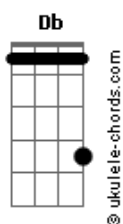

Refrão:

G Eb
I've become so numb
Bb
I can't feel you there
F
I've become so tired
G
So much more aware
Eb
I'm becoming this
Bb
All I want to do
F
Is be more like me
Gm
And be less like you

Terceira Parte:

(Guitarra 2 - Riff 1)

Eb
Can't you see that you're smothering me?
Bb F
Holding too tightly, afraid to lose control
Gm Eb
'Cause everything that you thought I would be
Bb F Eb
Has fallen apart right in front of you

Quarta Parte:

(Guitarra 2 - Riff 1)

(Caught in the undertow, just caught in the undertow)
Gm Bb Eb
Every step that I take is another mistake to you

F
(Caught in the undertow, just caught in the undertow)
Gm Bb
And every second I waste is more than I can take

Refrão:

G Eb
I've become so numb
Bb
I can't feel you there
F
I've become so tired
G
So much more aware
Eb
I'm becoming this
Bb
All I want to do
F
Is be more like me
Eb
And be less like you

Ponte:

F
And I know
G A Bb D Eb
I may end up fail__ing, too
F D
But I know you were just like me
With someone disappointed in you

Último Refrão:

G Eb
I've become so numb
Bb
I can't feel you there
F
I've become so tired
G
So much more aware
Eb
I'm becoming this
Bb
All I want to do
F
Is be more like me

And be less like you

G Eb
I've become so numb
Bb
I can't feel you there

(I'm tired of being what you want me to be)

G Eb
I've become so numb
Bb
I can't feel you there

(I'm tired of being what you want me to be)

Riff 1:

Acordes