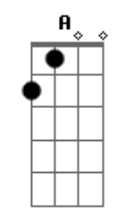

Refrão:

G Eb
I've become so numb
Bb
I can't feel you there
F
I've become so tired
G
So much more aware
Eb
I'm becoming this
Bb
All I want to do
F
Is be more like me
Gm
And be less like you

Terceira Parte:

(Guitarra 2 - Riff 1)

Eb
Can't you see that you're smothering me?
Bb F
Holding too tightly, afraid to lose control
Gm Eb
'Cause everything that you thought I would be
Bb F Eb
Has fallen apart right in front of you

Quarta Parte:

(Guitarra 2 - Riff 1)

(Caught in the undertow, just caught in the undertow)
Gm Bb Eb
Every step that I take is another mistake to you

F
(Caught in the undertow, just caught in the undertow)
Gm Bb
And every second I waste is more than I can take

Refrão:

G Eb
I've become so numb
Bb
I can't feel you there
F
I've become so tired
G
So much more aware
Eb
I'm becoming this
Bb
All I want to do
F
Is be more like me
Eb
And be less like you

Ponte:

F
And I know
G A Bb D Eb
I may end up fail__ing, too
F D
But I know you were just like me
With someone disappointed in you

Último Refrão:

G Eb
I've become so numb
Bb
I can't feel you there
F
I've become so tired
G
So much more aware
Eb
I'm becoming this
Bb
All I want to do
F
Is be more like me

And be less like you

G Eb
I've become so numb
Bb
I can't feel you there

(I'm tired of being what you want me to be)

G Eb
I've become so numb
Bb
I can't feel you there

(I'm tired of being what you want me to be)

Riff 1:

Acordes