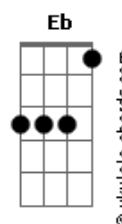

Refrão:

G Eb
I've become so numb
Bb
I can't feel you there
F
I've become so tired
G
So much more aware
Eb
I'm becoming this
Bb
All I want to do
F
Is be more like me
Gm
And be less like you

Terceira Parte:

(Guitarra 2 - Riff 1)

Eb
Can't you see that you're smothering me?
Bb F
Holding too tightly, afraid to lose control
Gm Eb
'Cause everything that you thought I would be
Bb F Eb
Has fallen apart right in front of you

Quarta Parte:

(Guitarra 2 - Riff 1)

(Caught in the undertow, just caught in the undertow)
Gm Bb Eb
Every step that I take is another mistake to you

F
(Caught in the undertow, just caught in the undertow)
Gm Bb
And every second I waste is more than I can take

Refrão:

G Eb
I've become so numb
Bb
I can't feel you there
F
I've become so tired
G
So much more aware
Eb
I'm becoming this
Bb
All I want to do
F
Is be more like me
Eb
And be less like you

Ponte:

F
And I know
G A Bb D Eb
I may end up fail__ing, too
F D
But I know you were just like me
With someone disappointed in you

Último Refrão:

G Eb
I've become so numb
Bb
I can't feel you there
F
I've become so tired
G
So much more aware
Eb
I'm becoming this
Bb
All I want to do
F
Is be more like me

And be less like you

G Eb
I've become so numb
Bb
I can't feel you there

(I'm tired of being what you want me to be)

G Eb
I've become so numb
Bb
I can't feel you there

(I'm tired of being what you want me to be)

Riff 1:

Acordes