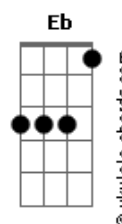

Refrão:

G Eb
I've become so numb
Bb
I can't feel you there
F
I've become so tired
G
So much more aware
Eb
I'm becoming this
Bb
All I want to do
F
Is be more like me
Gm
And be less like you

Terceira Parte:

(Guitarra 2 - Riff 1)

Eb
Can't you see that you're smothering me?
Bb F
Holding too tightly, afraid to lose control
Gm Eb
'Cause everything that you thought I would be
Bb F Eb
Has fallen apart right in front of you

Quarta Parte:

(Guitarra 2 - Riff 1)

(Caught in the undertow, just caught in the undertow)
Gm Bb Eb
Every step that I take is another mistake to you

F
(Caught in the undertow, just caught in the undertow)
Gm Bb
And every second I waste is more than I can take

Refrão:

G Eb
I've become so numb
Bb
I can't feel you there
F
I've become so tired
G
So much more aware
Eb
I'm becoming this
Bb
All I want to do
F
Is be more like me
Eb
And be less like you

Ponte:

F
And I know
G A Bb D Eb
I may end up fail__ing, too
F D
But I know you were just like me
With someone disappointed in you

Último Refrão:

G Eb
I've become so numb
Bb
I can't feel you there
F
I've become so tired
G
So much more aware
Eb
I'm becoming this
Bb
All I want to do
F
Is be more like me
And be less like you

G Eb
I've become so numb
Bb
I can't feel you there
F
(I'm tired of being what you want me to be)
G Eb
I've become so numb
Bb
I can't feel you there
F
(I'm tired of being what you want me to be)

Riff 1:

Acordes