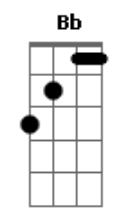

Refrão:

G Eb
I've become so numb
Bb
I can't feel you there
F
I've become so tired
G
So much more aware
Eb
I'm becoming this
Bb
All I want to do
F
Is be more like me
Gm
And be less like you

Terceira Parte:

(Guitarra 2 - Riff 1)

Eb
Can't you see that you're smothering me?
Bb F
Holding too tightly, afraid to lose control
Gm Eb
'Cause everything that you thought I would be
Bb F Eb
Has fallen apart right in front of you

Quarta Parte:

(Guitarra 2 - Riff 1)

(Caught in the undertow, just caught in the undertow)
Gm Bb Eb
Every step that I take is another mistake to you

F
(Caught in the undertow, just caught in the undertow)
Gm Bb
And every second I waste is more than I can take

Refrão:

G Eb
I've become so numb
Bb
I can't feel you there
F
I've become so tired
G
So much more aware
Eb
I'm becoming this
Bb
All I want to do
F
Is be more like me
Eb
And be less like you

Ponte:

F
And I know
G A Bb D Eb
I may end up fail__ing, too
F D
But I know you were just like me
With someone disappointed in you

Último Refrão:

G Eb
I've become so numb
Bb
I can't feel you there
F
I've become so tired
G
So much more aware
Eb
I'm becoming this
Bb
All I want to do
F
Is be more like me

And be less like you

G Eb
I've become so numb
Bb
I can't feel you there

(I'm tired of being what you want me to be)

G Eb
I've become so numb
Bb
I can't feel you there

(I'm tired of being what you want me to be)

Riff 1:

Acordes