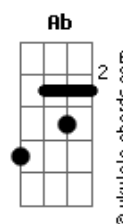

Refrão:

G Eb
I've become so numb
Bb
I can't feel you there
F
I've become so tired
G
So much more aware
Eb
I'm becoming this
Bb
All I want to do
F
Is be more like me
Gm
And be less like you

Terceira Parte:

(Guitarra 2 - Riff 1)

Eb
Can't you see that you're smothering me?
Bb F
Holding too tightly, afraid to lose control
Gm Eb
'Cause everything that you thought I would be
Bb F Eb
Has fallen apart right in front of you

Quarta Parte:

(Guitarra 2 - Riff 1)

(Caught in the undertow, just caught in the undertow)
Gm Bb Eb
Every step that I take is another mistake to you

F
(Caught in the undertow, just caught in the undertow)
Gm Bb
And every second I waste is more than I can take

Refrão:

G Eb
I've become so numb
Bb
I can't feel you there
F
I've become so tired
G
So much more aware
Eb
I'm becoming this
Bb
All I want to do
F
Is be more like me
Eb
And be less like you

Ponte:

F
And I know
G A Bb D Eb
I may end up fail__ing, too
F D
But I know you were just like me
With someone disappointed in you

Último Refrão:

G Eb
I've become so numb
Bb
I can't feel you there
F
I've become so tired
G
So much more aware
Eb
I'm becoming this
Bb
All I want to do
F
Is be more like me

And be less like you

G Eb
I've become so numb
Bb
I can't feel you there

(I'm tired of being what you want me to be)

G Eb
I've become so numb
Bb
I can't feel you there

(I'm tired of being what you want me to be)

Riff 1:

Acordes