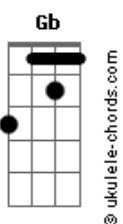

Refrão:

G Eb
I've become so numb
Bb
I can't feel you there
F
I've become so tired
G
So much more aware
Eb
I'm becoming this
Bb
All I want to do
F
Is be more like me
Gm
And be less like you

Terceira Parte:

(Guitarra 2 - Riff 1)

Eb
Can't you see that you're smothering me?
Bb F
Holding too tightly, afraid to lose control
Gm Eb
'Cause everything that you thought I would be
Bb F Eb
Has fallen apart right in front of you

Quarta Parte:

(Guitarra 2 - Riff 1)

(Caught in the undertow, just caught in the undertow)
Gm Bb Eb
Every step that I take is another mistake to you

F
(Caught in the undertow, just caught in the undertow)
Gm Bb
And every second I waste is more than I can take

Refrão:

G Eb
I've become so numb
Bb
I can't feel you there
F
I've become so tired
G
So much more aware
Eb
I'm becoming this
Bb
All I want to do
F
Is be more like me
Eb
And be less like you

Ponte:

F
And I know
G A Bb D Eb
I may end up fail__ing, too
F D
But I know you were just like me
With someone disappointed in you

Último Refrão:

G Eb
I've become so numb
Bb
I can't feel you there
F
I've become so tired
G
So much more aware
Eb
I'm becoming this
Bb
All I want to do
F
Is be more like me
And be less like you

G Eb
I've become so numb
Bb
I can't feel you there
F
(I'm tired of being what you want me to be)
G Eb
I've become so numb
Bb
I can't feel you there
F
(I'm tired of being what you want me to be)

Riff 1:

Acordes