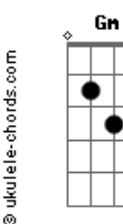

Refrão:

G Eb
I've become so numb
Bb
I can't feel you there
F
I've become so tired
G
So much more aware
Eb
I'm becoming this
Bb
All I want to do
F
Is be more like me
Gm
And be less like you

Terceira Parte:

(Guitarra 2 - Riff 1)

Eb
Can't you see that you're smothering me?
Bb F
Holding too tightly, afraid to lose control
Gm Eb
'Cause everything that you thought I would be
Bb F Eb
Has fallen apart right in front of you

Quarta Parte:

(Guitarra 2 - Riff 1)

(Caught in the undertow, just caught in the undertow)
Gm Bb Eb
Every step that I take is another mistake to you

F
(Caught in the undertow, just caught in the undertow)
Gm Bb
And every second I waste is more than I can take

Refrão:

G Eb
I've become so numb
Bb
I can't feel you there
F
I've become so tired
G
So much more aware
Eb
I'm becoming this
Bb
All I want to do
F
Is be more like me
Eb
And be less like you

Ponte:

F
And I know
G A Bb D Eb
I may end up fail__ing, too
F D
But I know you were just like me
With someone disappointed in you

Último Refrão:

G Eb
I've become so numb
Bb
I can't feel you there
F
I've become so tired
G
So much more aware
Eb
I'm becoming this
Bb
All I want to do
F
Is be more like me

And be less like you

G Eb
I've become so numb
Bb
I can't feel you there

(I'm tired of being what you want me to be)

G Eb
I've become so numb
Bb
I can't feel you there

(I'm tired of being what you want me to be)

Riff 1:

Acordes