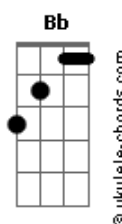

Refrão:

G Eb
I've become so numb
Bb
I can't feel you there
F
I've become so tired
G
So much more aware
Eb
I'm becoming this
Bb
All I want to do
F
Is be more like me
Gm
And be less like you

Terceira Parte:

(Guitarra 2 - Riff 1)

Eb
Can't you see that you're smothering me?
Bb F
Holding too tightly, afraid to lose control
Gm Eb
'Cause everything that you thought I would be
Bb F Eb
Has fallen apart right in front of you

Quarta Parte:

(Guitarra 2 - Riff 1)

(Caught in the undertow, just caught in the undertow)
Gm Bb Eb
Every step that I take is another mistake to you

F
(Caught in the undertow, just caught in the undertow)
Gm Bb
And every second I waste is more than I can take

Refrão:

G Eb
I've become so numb
Bb
I can't feel you there
F
I've become so tired
G
So much more aware
Eb
I'm becoming this
Bb
All I want to do
F
Is be more like me
Eb
And be less like you

Ponte:

F
And I know
G A Bb D Eb
I may end up fail__ing, too
F D
But I know you were just like me
With someone disappointed in you

Último Refrão:

G Eb
I've become so numb
Bb
I can't feel you there
F
I've become so tired
G
So much more aware
Eb
I'm becoming this
Bb
All I want to do
F
Is be more like me

And be less like you

G Eb
I've become so numb
Bb
I can't feel you there

(I'm tired of being what you want me to be)

G Eb
I've become so numb
Bb
I can't feel you there

(I'm tired of being what you want me to be)

Riff 1:

Acordes