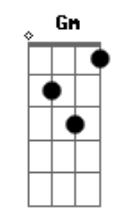

Refrão:

G Eb
I've become so numb
Bb
I can't feel you there
F
I've become so tired
G
So much more aware
Eb
I'm becoming this
Bb
All I want to do
F
Is be more like me
Gm
And be less like you

Terceira Parte:

(Guitarra 2 - Riff 1)

Eb
Can't you see that you're smothering me?
Bb F
Holding too tightly, afraid to lose control
Gm Eb
'Cause everything that you thought I would be
Bb F Eb
Has fallen apart right in front of you

Quarta Parte:

(Guitarra 2 - Riff 1)

(Caught in the undertow, just caught in the undertow)
Gm Bb Eb
Every step that I take is another mistake to you

F
(Caught in the undertow, just caught in the undertow)
Gm Bb
And every second I waste is more than I can take

Refrão:

G Eb
I've become so numb
Bb
I can't feel you there
F
I've become so tired
G
So much more aware
Eb
I'm becoming this
Bb
All I want to do
F
Is be more like me
Eb
And be less like you

Ponte:

F
And I know
G A Bb D Eb
I may end up fail__ing, too
F D
But I know you were just like me
With someone disappointed in you

Último Refrão:

G Eb
I've become so numb
Bb
I can't feel you there
F
I've become so tired
G
So much more aware
Eb
I'm becoming this
Bb
All I want to do
F
Is be more like me
And be less like you

G Eb
I've become so numb
Bb
I can't feel you there
F
(I'm tired of being what you want me to be)
G Eb
I've become so numb
Bb
I can't feel you there
F
(I'm tired of being what you want me to be)

Riff 1:

Acordes