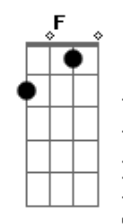

Refrão:

G Eb
I've become so numb
Bb
I can't feel you there
F
I've become so tired
G
So much more aware
Eb
I'm becoming this
Bb
All I want to do
F
Is be more like me
Gm
And be less like you

Terceira Parte:

(Guitarra 2 - Riff 1)

Eb
Can't you see that you're smothering me?
Bb F
Holding too tightly, afraid to lose control
Gm Eb
'Cause everything that you thought I would be
Bb F Eb
Has fallen apart right in front of you

Quarta Parte:

(Guitarra 2 - Riff 1)

(Caught in the undertow, just caught in the undertow)
Gm Bb Eb
Every step that I take is another mistake to you

F
(Caught in the undertow, just caught in the undertow)
Gm Bb
And every second I waste is more than I can take

Refrão:

G Eb
I've become so numb
Bb
I can't feel you there
F
I've become so tired
G
So much more aware
Eb
I'm becoming this
Bb
All I want to do
F
Is be more like me
Eb
And be less like you

Ponte:

F
And I know
G A Bb D Eb
I may end up fail__ing, too
F D
But I know you were just like me
With someone disappointed in you

Último Refrão:

G Eb
I've become so numb
Bb
I can't feel you there
F
I've become so tired
G
So much more aware
Eb
I'm becoming this
Bb
All I want to do
F
Is be more like me

And be less like you

G Eb
I've become so numb
Bb
I can't feel you there

(I'm tired of being what you want me to be)

G Eb
I've become so numb
Bb
I can't feel you there

(I'm tired of being what you want me to be)

Riff 1:

Acordes