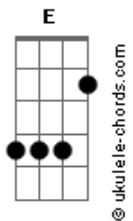

Linkin Park - Heavy Is The Crown

tom:
Intro: Bm Gbm A E
Bm Gbm A E

[Primeira Parte]

It's pourin' in, you're laid on the floor again

One knock at the door and then

We both know how the story ends

You can't win if your white flag's out when the war begins

Aimin' so high, but swingin' so low

Tryin' to catch fire, but feelin' so cold

Hold it inside and hope it won't show

I'm sayin' it's not, but inside I know

[Pré-Refrão]

Today's gonna be the day you notice

'Cause I'm tired of explainin' what the joke is

[Refrão]

This is what you asked for, heavy is the crown

Fire in the sunrise, ashes rainin' down

Try to hold it in, but it keeps bleedin' out

This is what you asked for, heavy is the

Heavy is the crown

[Segunda Parte]

Turn to run, now look what it's become

Outnumbered ten to one

Back then, should've bit your tongue

Acordes

'Cause there's no turnin' back this path once it's begun
You're already on that list

Say you don't want what you can't resist

Wavin' that sword, but the pen won't miss

Watch it all fallin' apart like this

[Refrão]

This is what you asked for, heavy is the crown

Fire in the sunrise, ashes rainin' down

Try to hold it in, but it keeps bleedin' out

This is what you asked for, heavy is the

Heavy is the crown

[Ponte]

Today's gonna be the day you notice

'Cause I'm tired of explainin' what the joke is

This is what you asked for

(Bm C Bm C B)
(Bm C D E)

[Refrão]

This is what you asked for, heavy is the crown

Fire in the sunrise, ashes rainin' down

Try to hold it in, but it keeps bleedin' out

This is what you asked for, heavy is the

Heavy is the crown

Heavy is the crown

Heavy is the

Heavy is the crown