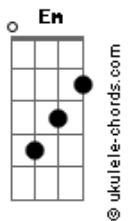

Linkin Park - Heavy Is The Crown

tom:
Intro: Bm Gbm A E
Bm Gbm A E

[Primeira Parte]

It's pourin' in, you're laid on the floor again

One knock at the door and then

We both know how the story ends

You can't win if your white flag's out when the war begins

Aimin' so high, but swingin' so low

Tryin' to catch fire, but feelin' so cold

Hold it inside and hope it won't show

I'm sayin' it's not, but inside I know

[Pré-Refrão]

Today's gonna be the day you notice

'Cause I'm tired of explainin' what the joke is

[Refrão]

This is what you asked for, heavy is the crown

Fire in the sunrise, ashes rainin' down

Try to hold it in, but it keeps bleedin' out

This is what you asked for, heavy is the

Heavy is the crown

[Segunda Parte]

Turn to run, now look what it's become

Outnumbered ten to one

Back then, should've bit your tongue

Acordes

'Cause there's no turnin' back this path once it's begun
You're already on that list

Say you don't want what you can't resist

Wavin' that sword, but the pen won't miss

Watch it all fallin' apart like this

[Refrão]

This is what you asked for, heavy is the crown

Fire in the sunrise, ashes rainin' down

Try to hold it in, but it keeps bleedin' out

This is what you asked for, heavy is the

Heavy is the crown

[Ponte]

Today's gonna be the day you notice

'Cause I'm tired of explainin' what the joke is

This is what you asked for

(Bm C Bm C B)
(Bm C D E)

[Refrão]

This is what you asked for, heavy is the crown

Fire in the sunrise, ashes rainin' down

Try to hold it in, but it keeps bleedin' out

This is what you asked for, heavy is the

Heavy is the crown

Heavy is the crown

Heavy is the

Heavy is the crown