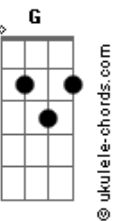

Linkin Park - Heavy Is The Crown

tom:
Intro: Bm Gbm A E
Bm Gbm A E

[Primeira Parte]

It's pourin' in, you're laid on the floor again

One knock at the door and then

We both know how the story ends

You can't win if your white flag's out when the war begins

Aimin' so high, but swingin' so low

Tryin' to catch fire, but feelin' so cold

Hold it inside and hope it won't show

I'm sayin' it's not, but inside I know

[Pré-Refrão]

Today's gonna be the day you notice

'Cause I'm tired of explainin' what the joke is

[Refrão]

This is what you asked for, heavy is the crown

Fire in the sunrise, ashes rainin' down

Try to hold it in, but it keeps bleedin' out

This is what you asked for, heavy is the

Heavy is the crown

[Segunda Parte]

Turn to run, now look what it's become

Outnumbered ten to one

Back then, should've bit your tongue

Acordes

'Cause there's no turnin' back this path once it's begun
You're already on that list

Say you don't want what you can't resist

Wavin' that sword, but the pen won't miss

Watch it all fallin' apart like this

[Refrão]

This is what you asked for, heavy is the crown

Fire in the sunrise, ashes rainin' down

Try to hold it in, but it keeps bleedin' out

This is what you asked for, heavy is the

Heavy is the crown

[Ponte]

Today's gonna be the day you notice

'Cause I'm tired of explainin' what the joke is

This is what you asked for

(Bm C Bm C B)
(Bm C D E)

[Refrão]

This is what you asked for, heavy is the crown

Fire in the sunrise, ashes rainin' down

Try to hold it in, but it keeps bleedin' out

This is what you asked for, heavy is the

Heavy is the crown

Heavy is the crown

Heavy is the

Heavy is the crown