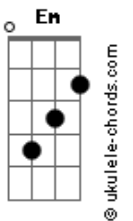

Linkin Park - Heavy Is The Crown

tom:
Intro: Bm Gbm A E
Bm Gbm A E

[Primeira Parte]

It's pourin' in, you're laid on the floor again

One knock at the door and then

We both know how the story ends

You can't win if your white flag's out when the war begins

Aimin' so high, but swingin' so low

Tryin' to catch fire, but feelin' so cold

Hold it inside and hope it won't show

I'm sayin' it's not, but inside I know

[Pré-Refrão]

Today's gonna be the day you notice

'Cause I'm tired of explainin' what the joke is

[Refrão]

This is what you asked for, heavy is the crown

Fire in the sunrise, ashes rainin' down

Try to hold it in, but it keeps bleedin' out

This is what you asked for, heavy is the

Heavy is the crown

[Segunda Parte]

Turn to run, now look what it's become

Outnumbered ten to one

Back then, should've bit your tongue

Acordes

'Cause there's no turnin' back this path once it's begun
You're already on that list

Say you don't want what you can't resist