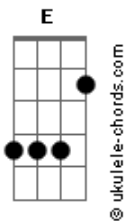

Linkin Park - Heavy Is The Crown

tom:
Intro: Bm Gbm A E
Bm Gbm A E

[Primeira Parte]

It's pourin' in, you're laid on the floor again

One knock at the door and then

We both know how the story ends

You can't win if your white flag's out when the war begins

Aimin' so high, but swingin' so low

Tryin' to catch fire, but feelin' so cold

Hold it inside and hope it won't show

I'm sayin' it's not, but inside I know

[Pré-Refrão]

Today's gonna be the day you notice

'Cause I'm tired of explainin' what the joke is

[Refrão]

This is what you asked for, heavy is the crown

Fire in the sunrise, ashes rainin' down

Try to hold it in, but it keeps bleedin' out

This is what you asked for, heavy is the

Heavy is the crown

[Segunda Parte]

Turn to run, now look what it's become

Outnumbered ten to one

Back then, should've bit your tongue

Acordes

'Cause there's no turnin' back this path once it's begun
You're already on that list

Say you don't want what you can't resist