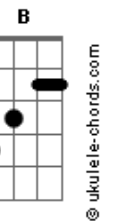

Linkin Park - Heavy Is The Crown

tom:
Intro: Bm Gbm A E
Bm Gbm A E

[Primeira Parte]

It's pourin' in, you're laid on the floor again

One knock at the door and then

We both know how the story ends

You can't win if your white flag's out when the war begins

Aimin' so high, but swingin' so low

Tryin' to catch fire, but feelin' so cold

Hold it inside and hope it won't show

I'm sayin' it's not, but inside I know

[Pré-Refrão]

Today's gonna be the day you notice

'Cause I'm tired of explainin' what the joke is

[Refrão]

This is what you asked for, heavy is the crown

Fire in the sunrise, ashes rainin' down

Try to hold it in, but it keeps bleedin' out

This is what you asked for, heavy is the

Heavy is the crown

[Segunda Parte]

Turn to run, now look what it's become

Outnumbered ten to one

Back then, should've bit your tongue

Acordes

'Cause there's no turnin' back this path once it's begun
You're already on that list

Say you don't want what you can't resist

Wavin' that sword, but the pen won't miss

Watch it all fallin' apart like this

[Refrão]

This is what you asked for, heavy is the crown

Fire in the sunrise, ashes rainin' down

Try to hold it in, but it keeps bleedin' out

This is what you asked for, heavy is the

Heavy is the crown

[Ponte]

Today's gonna be the day you notice

'Cause I'm tired of explainin' what the joke is

This is what you asked for

(Bm C Bm C B)
(Bm C D E)

[Refrão]

This is what you asked for, heavy is the crown

Fire in the sunrise, ashes rainin' down

Try to hold it in, but it keeps bleedin' out

This is what you asked for, heavy is the

Heavy is the crown

Heavy is the crown

Heavy is the

Heavy is the crown