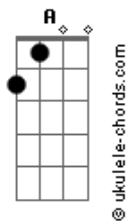

Linkin Park - Heavy Is The Crown

tom:
Intro: Bm Gbm A E
Bm Gbm A E

[Primeira Parte]

It's pourin' in, you're laid on the floor again

One knock at the door and then

We both know how the story ends

You can't win if your white flag's out when the war begins

Aimin' so high, but swingin' so low

Tryin' to catch fire, but feelin' so cold

Hold it inside and hope it won't show

I'm sayin' it's not, but inside I know

[Pré-Refrão]

Today's gonna be the day you notice

'Cause I'm tired of explainin' what the joke is

[Refrão]

This is what you asked for, heavy is the crown

Fire in the sunrise, ashes rainin' down

Try to hold it in, but it keeps bleedin' out

This is what you asked for, heavy is the

Heavy is the crown

[Segunda Parte]

Turn to run, now look what it's become

Outnumbered ten to one

Back then, should've bit your tongue

Acordes

'Cause there's no turnin' back this path once it's begun
You're already on that list

Say you don't want what you can't resist

Wavin' that sword, but the pen won't miss

Watch it all fallin' apart like this

[Refrão]

This is what you asked for, heavy is the crown

Fire in the sunrise, ashes rainin' down

Try to hold it in, but it keeps bleedin' out

This is what you asked for, heavy is the

Heavy is the crown

[Ponte]

Today's gonna be the day you notice

'Cause I'm tired of explainin' what the joke is

This is what you asked for

(Bm C Bm C B)
(Bm C D E)

[Refrão]

This is what you asked for, heavy is the crown

Fire in the sunrise, ashes rainin' down

Try to hold it in, but it keeps bleedin' out

This is what you asked for, heavy is the

Heavy is the crown

Heavy is the crown

Heavy is the

Heavy is the crown