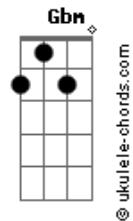

Linkin Park - Heavy Is The Crown

tom:
Intro: Bm Gbm A E
Bm Gbm A E

[Primeira Parte]

It's pourin' in, you're laid on the floor again

One knock at the door and then

We both know how the story ends

You can't win if your white flag's out when the war begins

Aimin' so high, but swingin' so low

Tryin' to catch fire, but feelin' so cold

Hold it inside and hope it won't show

I'm sayin' it's not, but inside I know

[Pré-Refrão]

Today's gonna be the day you notice

'Cause I'm tired of explainin' what the joke is

[Refrão]

This is what you asked for, heavy is the crown

Fire in the sunrise, ashes rainin' down

Try to hold it in, but it keeps bleedin' out

This is what you asked for, heavy is the

Heavy is the crown

[Segunda Parte]

Turn to run, now look what it's become

Outnumbered ten to one

Back then, should've bit your tongue

Acordes

'Cause there's no turnin' back this path once it's begun
You're already on that list

Say you don't want what you can't resist

Wavin' that sword, but the pen won't miss

Watch it all fallin' apart like this

[Refrão]

This is what you asked for, heavy is the crown

Fire in the sunrise, ashes rainin' down

Try to hold it in, but it keeps bleedin' out

This is what you asked for, heavy is the

Heavy is the crown

[Ponte]

Today's gonna be the day you notice

'Cause I'm tired of explainin' what the joke is

This is what you asked for

(Bm C Bm C B)
(Bm C D E)

[Refrão]

This is what you asked for, heavy is the crown

Fire in the sunrise, ashes rainin' down

Try to hold it in, but it keeps bleedin' out

This is what you asked for, heavy is the

Heavy is the crown

Heavy is the crown

Heavy is the

Heavy is the crown