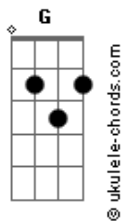

Linkin Park - Heavy Is The Crown

tom:
Intro: Bm Gbm A E
Bm Gbm A E

[Primeira Parte]

It's pourin' in, you're laid on the floor again

One knock at the door and then

We both know how the story ends

You can't win if your white flag's out when the war begins

Aimin' so high, but swingin' so low

Tryin' to catch fire, but feelin' so cold

Hold it inside and hope it won't show

I'm sayin' it's not, but inside I know

[Pré-Refrão]

Today's gonna be the day you notice

'Cause I'm tired of explainin' what the joke is

[Refrão]

This is what you asked for, heavy is the crown

Fire in the sunrise, ashes rainin' down

Try to hold it in, but it keeps bleedin' out

This is what you asked for, heavy is the

Heavy is the crown

[Segunda Parte]

Turn to run, now look what it's become

Outnumbered ten to one

Back then, should've bit your tongue

Acordes

'Cause there's no turnin' back this path once it's begun
You're already on that list

Say you don't want what you can't resist