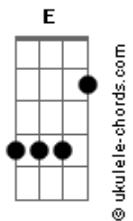

Linkin Park - Heavy Is The Crown

tom:
Intro: Bm Gbm A E
Bm Gbm A E

[Primeira Parte]

It's pourin' in, you're laid on the floor again

One knock at the door and then

We both know how the story ends

You can't win if your white flag's out when the war begins

Aimin' so high, but swingin' so low

Tryin' to catch fire, but feelin' so cold

Hold it inside and hope it won't show

I'm sayin' it's not, but inside I know

[Pré-Refrão]

Today's gonna be the day you notice

'Cause I'm tired of explainin' what the joke is

[Refrão]

This is what you asked for, heavy is the crown

Fire in the sunrise, ashes rainin' down

Try to hold it in, but it keeps bleedin' out

This is what you asked for, heavy is the

Heavy is the crown

[Segunda Parte]

Turn to run, now look what it's become

Outnumbered ten to one

Back then, should've bit your tongue

Acordes

'Cause there's no turnin' back this path once it's begun
You're already on that list

Say you don't want what you can't resist