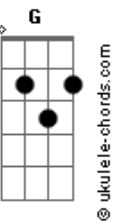

Linkin Park - Heavy Is The Crown

tom:
Intro: Bm Gbm A E
Bm Gbm A E

[Primeira Parte]

It's pourin' in, you're laid on the floor again

One knock at the door and then

We both know how the story ends

You can't win if your white flag's out when the war begins

Aimin' so high, but swingin' so low

Tryin' to catch fire, but feelin' so cold

Hold it inside and hope it won't show

I'm sayin' it's not, but inside I know

[Pré-Refrão]

Today's gonna be the day you notice

'Cause I'm tired of explainin' what the joke is

[Refrão]

This is what you asked for, heavy is the crown

Fire in the sunrise, ashes rainin' down

Try to hold it in, but it keeps bleedin' out

This is what you asked for, heavy is the

Heavy is the crown

[Segunda Parte]

Turn to run, now look what it's become

Outnumbered ten to one

Back then, should've bit your tongue

Acordes

'Cause there's no turnin' back this path once it's begun
You're already on that list

Say you don't want what you can't resist