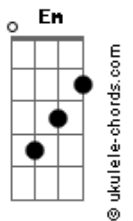

Linkin Park - Heavy Is The Crown

tom:
Intro: Bm Gbm A E
Bm Gbm A E

[Primeira Parte]

It's pourin' in, you're laid on the floor again

One knock at the door and then

We both know how the story ends

You can't win if your white flag's out when the war begins

Aimin' so high, but swingin' so low

Tryin' to catch fire, but feelin' so cold

Hold it inside and hope it won't show

I'm sayin' it's not, but inside I know

[Pré-Refrão]

Today's gonna be the day you notice

'Cause I'm tired of explainin' what the joke is

[Refrão]

This is what you asked for, heavy is the crown

Fire in the sunrise, ashes rainin' down

Try to hold it in, but it keeps bleedin' out

This is what you asked for, heavy is the

Heavy is the crown

[Segunda Parte]

Turn to run, now look what it's become

Outnumbered ten to one

Back then, should've bit your tongue

Acordes

'Cause there's no turnin' back this path once it's begun
You're already on that list

Say you don't want what you can't resist