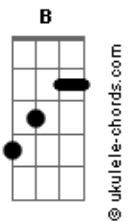

Linkin Park - Heavy Is The Crown

tom:
Intro: Bm Gbm A E
Bm Gbm A E

[Primeira Parte]

It's pourin' in, you're laid on the floor again

One knock at the door and then

We both know how the story ends

You can't win if your white flag's out when the war begins

Aimin' so high, but swingin' so low

Tryin' to catch fire, but feelin' so cold

Hold it inside and hope it won't show

I'm sayin' it's not, but inside I know

[Pré-Refrão]

Today's gonna be the day you notice

'Cause I'm tired of explainin' what the joke is

[Refrão]

This is what you asked for, heavy is the crown

Fire in the sunrise, ashes rainin' down

Try to hold it in, but it keeps bleedin' out

This is what you asked for, heavy is the

Heavy is the crown

[Segunda Parte]

Turn to run, now look what it's become

Outnumbered ten to one

Back then, should've bit your tongue

Acordes

'Cause there's no turnin' back this path once it's begun
You're already on that list

Say you don't want what you can't resist

Wavin' that sword, but the pen won't miss

Watch it all fallin' apart like this

[Refrão]

This is what you asked for, heavy is the crown

Fire in the sunrise, ashes rainin' down

Try to hold it in, but it keeps bleedin' out

This is what you asked for, heavy is the

Heavy is the crown

[Ponte]

Today's gonna be the day you notice

'Cause I'm tired of explainin' what the joke is

This is what you asked for

(Bm C Bm C B)
(Bm C D E)

[Refrão]

This is what you asked for, heavy is the crown

Fire in the sunrise, ashes rainin' down

Try to hold it in, but it keeps bleedin' out

This is what you asked for, heavy is the

Heavy is the crown

Heavy is the crown

Heavy is the

Heavy is the crown