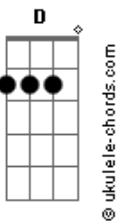

Linkin Park - Heavy Is The Crown

tom:
Intro: Bm Gbm A E
Bm Gbm A E

[Primeira Parte]

It's pourin' in, you're laid on the floor again

One knock at the door and then

We both know how the story ends

You can't win if your white flag's out when the war begins

Aimin' so high, but swingin' so low

Tryin' to catch fire, but feelin' so cold

Hold it inside and hope it won't show

I'm sayin' it's not, but inside I know

[Pré-Refrão]

Today's gonna be the day you notice

'Cause I'm tired of explainin' what the joke is

[Refrão]

This is what you asked for, heavy is the crown

Fire in the sunrise, ashes rainin' down

Try to hold it in, but it keeps bleedin' out

This is what you asked for, heavy is the

Heavy is the crown

[Segunda Parte]

Turn to run, now look what it's become

Outnumbered ten to one

Back then, should've bit your tongue

Acordes

'Cause there's no turnin' back this path once it's begun
You're already on that list

Say you don't want what you can't resist

Wavin' that sword, but the pen won't miss

Watch it all fallin' apart like this

[Refrão]

This is what you asked for, heavy is the crown

Fire in the sunrise, ashes rainin' down

Try to hold it in, but it keeps bleedin' out

This is what you asked for, heavy is the

Heavy is the crown

[Ponte]

Today's gonna be the day you notice

'Cause I'm tired of explainin' what the joke is

This is what you asked for

(Bm C Bm C B)
(Bm C D E)

[Refrão]

This is what you asked for, heavy is the crown

Fire in the sunrise, ashes rainin' down

Try to hold it in, but it keeps bleedin' out

This is what you asked for, heavy is the

Heavy is the crown

Heavy is the crown

Heavy is the

Heavy is the crown