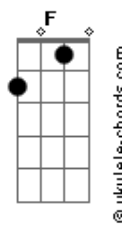

Cut the bridge we're on
(Cut it down, cut it down
Down, cut it, cut it down)
Going 'til it's gone
(Cut it down, cut it down
Down, cut it, cut it down)
Sabotage it all just to watch it fall
Cut the bridge we're on
(Cut it down, cut it down
Down, cut it, cut it down)

[Ponte]

[Tab - Ponte]

Parte 1 de 2

Something in my head feels broken
I'm the gas from a burner left open
I'm the tightrope
Held up by a clothes pin
Holding out
But the pressure keeps growing
Wanna go to the light and not the shadow
But the branch isn't shiny as the arrow
You don't ever find a way around a battle
You will always choose

Acordes

Just to watch it bu_____rn
Just to watch it bu_____rn
[Refrão Final]

Cut the bridge we're on
(Cut it down, cut it down
Down, cut it, cut it down)
Going 'til it's gone
(Cut it down, cut it down
Down, cut it, cut it down)
Sabotage it all just to watch it fall
Cut the bridge we're on
(Cut it down, cut it down
Down, cut it, cut it down)
[Final]
(Riff Principal)
(A C)
Cut it down, cut it down
Down, cut it, cut it down