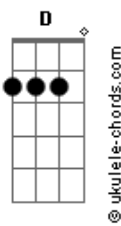

Cut the bridge we're on
(Cut it down, cut it down
Down, cut it, cut it down)
Going 'til it's gone
(Cut it down, cut it down
Down, cut it, cut it down)
Sabotage it all just to watch it fall
Cut the bridge we're on
(Cut it down, cut it down
Down, cut it, cut it down)

[Ponte]

[Tab - Ponte]

Parte 1 de 2

Something in my head feels broken
I'm the gas from a burner left open
I'm the tightrope
Held up by a clothes pin
Holding out
But the pressure keeps growing
Wanna go to the light and not the shadow
But the branch isn't shiny as the arrow
You don't ever find a way around a battle
You will always choose

Acordes

Just to watch it bu_____rn
Just to watch it bu_____rn
[Refrão Final]

Cut the bridge we're on
(Cut it down, cut it down
Down, cut it, cut it down)
Going 'til it's gone
(Cut it down, cut it down
Down, cut it, cut it down)
Sabotage it all just to watch it fall
Cut the bridge we're on
(Cut it down, cut it down
Down, cut it, cut it down)
[Final]
(Riff Principal)
(A C)
Cut it down, cut it down
Down, cut it, cut it down