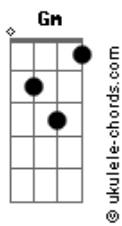

Cut the bridge we're on
(Cut it down, cut it down
Down, cut it, cut it down)
Going 'til it's gone
(Cut it down, cut it down
Down, cut it, cut it down)
Sabotage it all just to watch it fall
Cut the bridge we're on
(Cut it down, cut it down
Down, cut it, cut it down)

[Ponte]

[Tab - Ponte]

Parte 1 de 2

Something in my head feels broken
I'm the gas from a burner left open
I'm the tightrope
Held up by a clothes pin
Holding out
But the pressure keeps growing
Wanna go to the light and not the shadow
But the branch isn't shiny as the arrow
You don't ever find a way around a battle
You will always choose

Acordes

Just to watch it bu_____rn
Just to watch it bu_____rn
[Refrão Final]

Cut the bridge we're on
(Cut it down, cut it down
Down, cut it, cut it down)
Going 'til it's gone
(Cut it down, cut it down
Down, cut it, cut it down)
Sabotage it all just to watch it fall
Cut the bridge we're on
(Cut it down, cut it down
Down, cut it, cut it down)
[Final]
(Riff Principal)
(A C)
Cut it down, cut it down
Down, cut it, cut it down