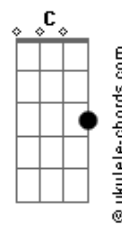

# Linkin Park - Cut the Bridge

tom:

Gm (forma dos acordes no tom de Am )

Afinação: D G C F A D

Intro: Am D G Em

[Riff Principal - Variação]

A C G E

[Riff Principal]

[Segunda Parte]

I'm too gullible to win  
 Didn't have a way to choose  
 Grew up thinking trying  
 Meant you never really lose  
 Didn't put the powder  
 In the keg and when it blew  
 I was sitting in the dynamite  
 For you to light the fuse  
 (Riff)  
 Ooh, looking like a criminal  
 Sneaking in the dark, you're invisible  
 Hidden, you're wrapped around my  
 Neck just like a tentacle  
 Acting like the truth  
 And your opinion are identical  
 And I can't seem to let it go

[Pré-Refrão]

Everything was perfect  
 Always made me nervous  
 Knowing you would burn it  
 Just to watch it burn

[Refrão]

Cut the bridge we're on  
 (Cut it down, cut it down  
 Down, cut it, cut it down)  
 Going 'til it's gone  
 (Cut it down, cut it down  
 Down, cut it, cut it down)  
 Sabotage it all just to watch it fall  
 Cut the bridge we're on  
 (Cut it down, cut it down  
 Down, cut it, cut it down)

[Ponte]

[Tab - Ponte]

Parte 1 de 2

Something in my head feels broken  
 I'm the gas from a burner left open  
 I'm the tightrope  
 Held up by a clothes pin  
 Holding out  
 But the pressure keeps growing  
 Wanna go to the light and not the shadow  
 But the branch isn't shiny as the arrow  
 You don't ever find a way around a battle  
 You will always choose