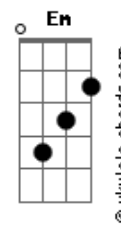

# Linkin Park - Cut the Bridge

tom:

Gm (forma dos acordes no tom de Am )

Afinação: D G C F A D

Intro: Am D G Em

[Riff Principal - Variação]

A C G E

[Riff Principal]

[Segunda Parte]

I'm too gullible to win  
 Didn't have a way to choose  
 Grew up thinking trying  
 Meant you never really lose  
 Didn't put the powder  
 In the keg and when it blew  
 I was sitting in the dynamite  
 For you to light the fuse  
 (Riff)  
 Ooh, looking like a criminal  
 Sneaking in the dark, you're invisible  
 Hidden, you're wrapped around my  
 Neck just like a tentacle  
 Acting like the truth  
 And your opinion are identical  
 And I can't seem to let it go

[Pré-Refrão]

Everything was perfect  
 Always made me nervous  
 Knowing you would burn it  
 Just to watch it burn

[Refrão]

Cut the bridge we're on  
 (Cut it down, cut it down  
 Down, cut it, cut it down)  
 Going 'til it's gone  
 (Cut it down, cut it down  
 Down, cut it, cut it down)  
 Sabotage it all just to watch it fall  
 Cut the bridge we're on  
 (Cut it down, cut it down  
 Down, cut it, cut it down)

[Ponte]

[Tab - Ponte]

Parte 1 de 2

Something in my head feels broken  
 I'm the gas from a burner left open  
 I'm the tightrope  
 Held up by a clothes pin  
 Holding out  
 But the pressure keeps growing  
 Wanna go to the light and not the shadow  
 But the branch isn't shiny as the arrow  
 You don't ever find a way around a battle  
 You will always choose