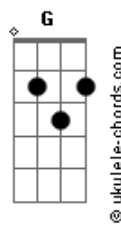

# Linkin Park - Cut the Bridge

tom:

Gm (forma dos acordes no tom de Am )

Afinação: D G C F A D

Intro: Am D G Em

[Riff Principal - Variação]

A C G E

[Riff Principal]

[Segunda Parte]

I'm too gullible to win  
 Didn't have a way to choose  
 Grew up thinking trying  
 Meant you never really lose  
 Didn't put the powder  
 In the keg and when it blew  
 I was sitting in the dynamite  
 For you to light the fuse  
 (Riff)  
 Ooh, looking like a criminal  
 Sneaking in the dark, you're invisible  
 Hidden, you're wrapped around my  
 Neck just like a tentacle  
 Acting like the truth  
 And your opinion are identical  
 And I can't seem to let it go

[Pré-Refrão]

Everything was perfect  
 Always made me nervous  
 Knowing you would burn it  
 Just to watch it burn

[Refrão]

Cut the bridge we're on  
 (Cut it down, cut it down  
 Down, cut it, cut it down)  
 Going 'til it's gone  
 (Cut it down, cut it down  
 Down, cut it, cut it down)  
 Sabotage it all just to watch it fall  
 Cut the bridge we're on  
 (Cut it down, cut it down  
 Down, cut it, cut it down)

[Ponte]

[Tab - Ponte]

Parte 1 de 2

Something in my head feels broken  
 I'm the gas from a burner left open  
 I'm the tightrope  
 Held up by a clothes pin  
 Holding out  
 But the pressure keeps growing  
 Wanna go to the light and not the shadow  
 But the branch isn't shiny as the arrow  
 You don't ever find a way around a battle  
 You will always choose