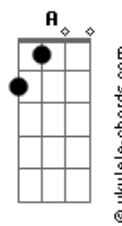

Cut the bridge we're on
(Cut it down, cut it down
Down, cut it, cut it down)
Going 'til it's gone
(Cut it down, cut it down
Down, cut it, cut it down)
Sabotage it all just to watch it fall
Cut the bridge we're on
(Cut it down, cut it down
Down, cut it, cut it down)

[Ponte]

[Tab - Ponte]

Parte 1 de 2

Something in my head feels broken
I'm the gas from a burner left open
I'm the tightrope
Held up by a clothes pin
Holding out
But the pressure keeps growing
Wanna go to the light and not the shadow
But the branch isn't shiny as the arrow
You don't ever find a way around a battle
You will always choose

Acordes

Just to watch it bu_____rn
Just to watch it bu_____rn
[Refrão Final]

Cut the bridge we're on
(Cut it down, cut it down
Down, cut it, cut it down)
Going 'til it's gone
(Cut it down, cut it down
Down, cut it, cut it down)
Sabotage it all just to watch it fall
Cut the bridge we're on
(Cut it down, cut it down
Down, cut it, cut it down)
[Final]
(Riff Principal)
(A C)
Cut it down, cut it down
Down, cut it, cut it down