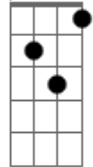

Cut the bridge we're on
(Cut it down, cut it down
Down, cut it, cut it down)
Going 'til it's gone
(Cut it down, cut it down
Down, cut it, cut it down)
Sabotage it all just to watch it fall
Cut the bridge we're on
(Cut it down, cut it down
Down, cut it, cut it down)

[Ponte]

[Tab - Ponte]

Parte 1 de 2

Something in my head feels broken
I'm the gas from a burner left open
I'm the tightrope
Held up by a clothes pin
Holding out
But the pressure keeps growing
Wanna go to the light and not the shadow
But the branch isn't shiny as the arrow
You don't ever find a way around a battle
You will always choose

Acordes

Gm

© ukulele-chords.com

Am