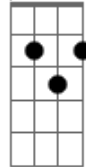

© ukulele-chords.com

C