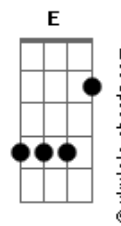

# Linkin Park - Cut the Bridge

tom:

Gm (forma dos acordes no tom de Am )

Afinação: D G C F A D

Intro: Am D G Em

[Riff Principal - Variação]

A C G E

[Riff Principal]

[Segunda Parte]

I'm too gullible to win  
 Didn't have a way to choose  
 Grew up thinking trying  
 Meant you never really lose  
 Didn't put the powder  
 In the keg and when it blew  
 I was sitting in the dynamite  
 For you to light the fuse  
 (Riff)  
 Ooh, looking like a criminal  
 Sneaking in the dark, you're invisible  
 Hidden, you're wrapped around my  
 Neck just like a tentacle  
 Acting like the truth  
 And your opinion are identical  
 And I can't seem to let it go

[Pré-Refrão]

Everything was perfect  
 Always made me nervous  
 Knowing you would burn it  
 Just to watch it burn

[Refrão]

Cut the bridge we're on  
 (Cut it down, cut it down  
 Down, cut it, cut it down)  
 Going 'til it's gone  
 (Cut it down, cut it down  
 Down, cut it, cut it down)  
 Sabotage it all just to watch it fall  
 Cut the bridge we're on  
 (Cut it down, cut it down  
 Down, cut it, cut it down)

[Ponte]

[Tab - Ponte]

Parte 1 de 2

Something in my head feels broken  
 I'm the gas from a burner left open  
 I'm the tightrope  
 Held up by a clothes pin  
 Holding out  
 But the pressure keeps growing  
 Wanna go to the light and not the shadow  
 But the branch isn't shiny as the arrow  
 You don't ever find a way around a battle  
 You will always choose