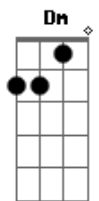

Linkin Park - Casualty

tom:
Dm
[Refrão]

Let me out, set me free

I know all the secrets you keep
D
I, I won't be

I won't be your casualty

(D Ab D Eb)
(D Ab D Eb)
(D Ab D Eb)
(D Ab D Eb)

[Primeira Parte]

D G Eb
I got too complacent
D G Eb
Bleached in the eyes
D G Eb
Put through the paces but I
D G Eb
Got left behind

[Pré-Refrão]

D
But I'm not running
'Cause something's coming
G
It's only a matter of time

[Refrão]

F Ab
Let me out, set me free
Dm
I know all the secrets you keep
F Ab
I, I won't be
Dm
I won't be your casualty

[Segunda Parte]

D G Eb
You drew the first blood
D G Eb
Like playing God
D G Eb
Closing the doors up while I'm
D G Eb
Fed to the dogs

Acordes

© ukulele-chords.com