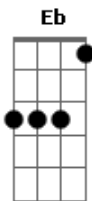

Linkin Park - Casualty

tom:
Dm
[Refrão]

Let me out, set me free

I know all the secrets you keep
D
I, I won't be

I won't be your casualty

(D Ab D Eb)
(D Ab D Eb)
(D Ab D Eb)
(D Ab D Eb)

[Primeira Parte]

D G Eb
I got too complacent
D G Eb
Bleached in the eyes
D G Eb
Put through the paces but I
D G Eb
Got left behind

[Segunda Parte]

D G Eb
You drew the first blood
D G Eb
Like playing God
D G Eb
Closing the doors up while I'm
D G Eb
Fed to the dogs

Acordes

© ukulele-chords.com

© ukulele-chords.com

© ukulele-chords.com

© ukulele-chords.com