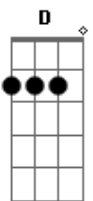

Linkin Park - Casualty

tom:
Dm
[Refrão]

Let me out, set me free

I know all the secrets you keep
D
I, I won't be

I won't be your casualty

(D Ab D Eb)
(D Ab D Eb)
(D Ab D Eb)
(D Ab D Eb)

[Primeira Parte]

D G Eb
I got too complacent
D G Eb
Bleached in the eyes
D G Eb
Put through the paces but I
D G Eb
Got left behind

[Segunda Parte]

D G Eb
You drew the first blood
D G Eb
Like playing God
D G Eb
Closing the doors up while I'm
D G Eb
Fed to the dogs

Acordes

© ukulele-chords.com

© ukulele-chords.com

© ukulele-chords.com

© ukulele-chords.com