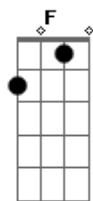

© ukulele-chords.com

[Pré-Refrão]

D
But I'm not running

'Cause something's coming

G
It's only a matter of time

[Refrão]

F Ab
Let me out, set me free

Dm
I know all the secrets you keep

F Ab
I, I won't be

Dm
I won't be your casualty

[Ponte]

It's only a matter of time

It's only a matter of time

It's only a matter of time

It's only a matter of time

D
Stop telling me you're
Ab Eb D
Something that you're not
Ab Eb D
I can see the greed right in your eyes

Hanging on a barefaced lie

D Ab Eb
It's only a matter of time

[Refrão]

Let me out, set me free
Dm
I know all the secrets you keep
F Ab
I, I won't be
Dm
I won't be your casualty

[Final]

Dm
I won't be your casualty

I know all the secrets you keep

I won't be your casualty