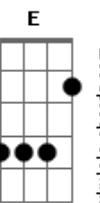

© ukulele-chords.com