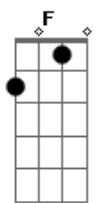

© ukulele-chords.com