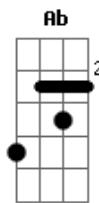

© ukulele-chords.com