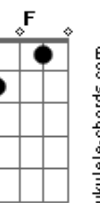

© ukulele-chords.com