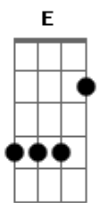

© ukulele-chords.com