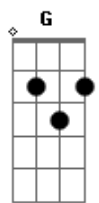

© ukulele-chords.com