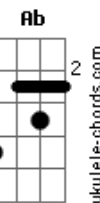

© ukulele-chords.com