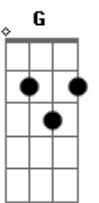

© ukulele-chords.com