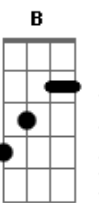

© ukulele-chords.com