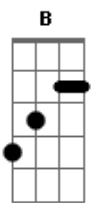

© ukulele-chords.com