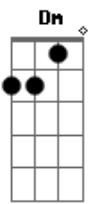

© ukulele-chords.com