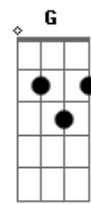

© ukulele-chords.com