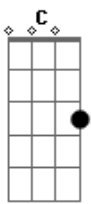

Linkin Park - Burn It Down

Tom: C

Intro: Dm F Am G

Dm F
The cycle repeated
C G
as explosions broke in the sky
Dm F
all that I needed
C G
was the one thing I couldn't find
Dm
And you were there at the turn
F C G
Waiting to let me know

Refrão:

Dm
We're building it up
F C G
To break it back down
Dm F
We're building this up
C
To burn it down
We can't wait
G Dm F C G
To burn it to the ground

Dm F
The colors conflicted
C G
as the flames climbed into the clouds
Dm F
I wanted to fix this
C G
but couldn't stop from tearing it down

Dm
And you were caught at the turn
F C G
caught in the burning glow

Dm
And I was there at the turn
F C G
Waiting to let you know

Refrão: Dm F C G

Dm
You told me yes
You held me high
F
And I believed when you told that lie
C
I played that soldier
You played king
G
And struck me down when I kissed that ring
Dm
You lost that right to hold that crown
F
I built you up but you let me down
C
so when you fall
I'll take my turn
G
and fan the flames as your blazes burn

Dm
And you were there at the turn
F C G
Waiting to let me know
Ref: Dm F C G

Dm
When you fall
I'll take my turn
F
and fan the flames as your blazes burn
C
We can't wait
G Dm F C G
To burn it to the ground

Acordes

© ukulele-chords.com