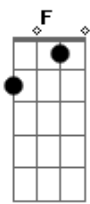

© ukulele-chords.com