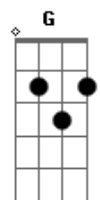

Linkin Park - Blackout

Tom: A

Intro: A D Gbm E

Verso 1:

D Gbm
I'm stuck in this bed you made along with a sinking feeling
E A
I saw through the words you said, to the secrets you've been keeping
D Gbm
It's written upon your face, all the lies how they cut so deeply
E
You can't get enough, you take and take and take and never say

Refrão:

Bm A D
N00!!!
Gbm E
You gotta get it inside, you push it back down, you push it back down
Bm A D
N00!!
Gbm E
You'll never get it inside, push it back down
A D
Blackout, blood in your eye...

Verso 2:

Ponte 2:

A Bm A D Gbm E
So come down Far below
A Bm A D Gbm E
We've been waiting to collect the things you know
A Bm A D Gbm E
Come down Far below
A Bm A D Gbm E
We've been waiting to collect what you've let go

A Bm A D Gbm E
Come down, Oh
Learn to play "Blackout" with online video lessons

Acordes

© ukulele-chords.com

© ukulele-chords.com

© ukulele-chords.com

© ukulele-chords.com

© ukulele-chords.com

© ukulele-chords.com