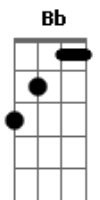

Linkin Park - Blackout

Tom: A

Intro: A D Gbm E

Verso 1:

D Gbm
I'm stuck in this bed you made along with a sinking feeling
E A
I saw through the words you said, to the secrets you've been keeping
D Gbm
It's written upon your face, all the lies how they cut so deeply
E
You can't get enough, you take and take and take and never say

Refrão:

Bm A D
N00!!!
Gbm E
You gotta get it inside, you push it back down, you push it back down
Bm A D
N00!!
Gbm E
You'll never get it inside, push it back down
A D
Blackout, blood in your eye...

Verso 2:

Ponte 2:

A Bm A D Gbm E
So come down Far below
A Bm A D Gbm E
We've been waiting to collect the things you know
A Bm A D Gbm E
Come down Far below
A Bm A D Gbm E
We've been waiting to collect what you've let go

A Bm A D Gbm E
Come down, Oh
Learn to play "Blackout" with online video lessons

Acordes

© ukulele-chords.com

© ukulele-chords.com

© ukulele-chords.com

© ukulele-chords.com

© ukulele-chords.com

© ukulele-chords.com