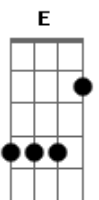

Linkin Park - Blackout

Tom: A

Intro: A D Gbm E

Verso 1:

D Gbm
I'm stuck in this bed you made along with a sinking feeling
E A
I saw through the words you said, to the secrets you've been keeping
D Gbm
It's written upon your face, all the lies how they cut so deeply
E
You can't get enough, you take and take and take and never say

Refrão:

Bm A D
N00!!!
Gbm E
You gotta get it inside, you push it back down, you push it back down
Bm A D
N00!!
Gbm E
You'll never get it inside, push it back down
A D
Blackout, blood in your eye...

Verso 2:

Ponte 2:

A Bm A D Gbm E
So come down Far below
A Bm A D Gbm E
We've been waiting to collect the things you know
A Bm A D Gbm E
Come down Far below
A Bm A D Gbm E
We've been waiting to collect what you've let go

A Bm A D Gbm E
Come down, Oh
Learn to play "Blackout" with online video lessons

Acordes

© ukulele-chords.com

© ukulele-chords.com

© ukulele-chords.com

© ukulele-chords.com

© ukulele-chords.com

© ukulele-chords.com