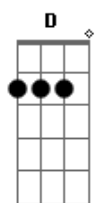

© ukulele-chords.com