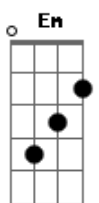

© ukulele-chords.com