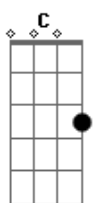

© ukulele-chords.com