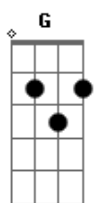

© ukulele-chords.com