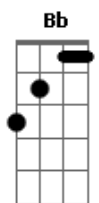

tom:

Bb (forma dos acordes no tom de G)

Capostrate na 3ª casa

Intro: G C Em D
G C Em D D
G C Em D
G C Em D

[Primeira Parte]

I got a long way to go and a long memory
I been searching for an answer, always just out of reach
Blood on the floor, si--rens repeat
I been searching for the courage to face my enemies

[Pré-Refrão 1]

When they turn down the lights

[Refrão 1]

I hear my battle symphony, all the world in front of me
If my armor breaks, I'll fuse it back together
Battle symphony, please just don't give up on me
And my eyes are wide awake
For my battle symphony
For my battle symphony

[Segunda Parte]

They say that I don't belong, say that I should retreat
That I'm marching to the rhythm of a lonesome defeat
But the sound of your voice puts the pain in reverse

No surrender, no illusions, and for bet-ter or worse

[Pré-Refrão 2]

When they turn down the lights

[Refrão 2]

I hear my battle symphony, all the world in front of me
If my armor breaks, I'll fuse it back together
Battle symphony, please just don't give up on me
And my eyes are wide awake

[Ponte]

If I fall, get knocked down
Pick myself up off the ground
If I fall, get knocked down
Pick myself up off the ground

[Pré-Refrão 3]

When they turn down the lights

[Refrão 3]

I hear my battle symphony, all the world in front of me
If my armor breaks, I'll fuse it back together
Battle symphony, please just don't give up on me
And my eyes are wide awake
For my battle symphony
For my battle symphony

Acordes

© ukulele-chords.com