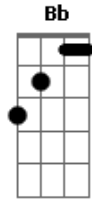

© ukulele-chords.com