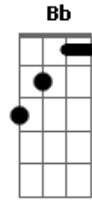

© ukulele-chords.com