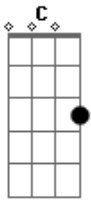

Linkin Park - And One

Tom: C

[Bridge] Clean

Guitar
Tuning: Dropped D one half step down
Db Ab Db Gb Bb Eb

[Bridge] Clean

[Intro and verse]

[Verse]

Play 4 times

[Verse]

[Chorus]

[Chorus]

[Verse]

Play Twice

[Verse]

[Breakdown]

[Chorus]

PM.. PM
Play 3 times

Play Twice

[Outro Verse]

[Bridge] Clean

PM..... PM..... PM..... PM.....
once

this rings

[Outro Verse]

[Bridge] Clean

PM..... PM..... PM..... PM.....

[Outro Verse]

PM..... PM..... PM..... PM.....

Acordes

© ukulele-chords.com