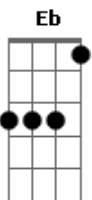

© ukulele-chords.com