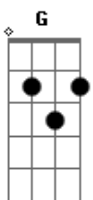

© ukulele-chords.com