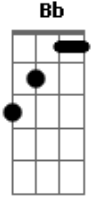

Lindy Conant - Freight Train

Tom: F

(dance groove)

Dm Bb F C

I can not run away from Your unfailing love 4x
(toms)

Your love is like a freight train

It keeps on coming, cannot stop it 4x
(? hits)

This is my story, my testimony

The love of Jesus, changed my life 2x
(½ time)

It's your love

Your unfailing love 2x

Acordes

© ukulele-chords.com

© ukulele-chords.com

© ukulele-chords.com

© ukulele-chords.com