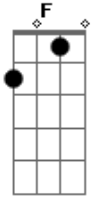

Lindy Conant - Freight Train

Tom: F

(dance groove)

Dm Bb F C

I can not run away from Your unfailing love 4x
(toms)

Your love is like a freight train

It keeps on coming, cannot stop it 4x
(? hits)

This is my story, my testimony

The love of Jesus, changed my life 2x
(½ time)

It's your love

Your unfailing love 2x

Acordes

© ukulele-chords.com