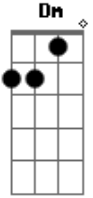

Lindy Conant - Freight Train

Tom: F

(dance groove)

Dm Bb F C

I can not run away from Your unfailing love 4x
(toms)

Your love is like a freight train

It keeps on coming, cannot stop it 4x
(? hits)

This is my story, my testimony

The love of Jesus, changed my life 2x
(½ time)

It's your love

Your unfailing love 2x

Acordes

© ukulele-chords.com

© ukulele-chords.com

© ukulele-chords.com

© ukulele-chords.com