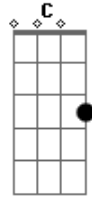

Lindy Conant - Freight Train

Tom: F

(dance groove)

Dm Bb F C

I can not run away from Your unfailing love 4x
(toms)

Your love is like a freight train

It keeps on coming, cannot stop it 4x
(? hits)

This is my story, my testimony

The love of Jesus, changed my life 2x
(½ time)

It's your love

Your unfailing love 2x

Acordes

© ukulele-chords.com

© ukulele-chords.com

© ukulele-chords.com

© ukulele-chords.com