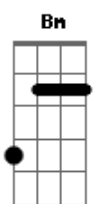

Lindsay Lohan - I Want You To Want Me

Tom: **D**
 Intro: **D...C G D** (batida de rock contínua no **D** até mudar o tom da intro seguida das outras notas)

D
 I want you to want me
Bm
 I need you to need me
G
 I love you to love me
D
 I'm begging you to beg me
D
 I want you to want me
G
 I need you to need me
D
 I love you to love me

D
 I want you to want me
Bm
 I need you to need me
G
 I love you to love me
D

I'm begging you to beg me
G **D**
 Shine up my high heel shoes
A **Bm**
 Put on a brand new shirt
G **D**
 Get home early from work
A **G**
 If you say that you love me
D **A**
 Didn't I, didn't I, didn't I see you crying
Bm **A** **G**
 Didn't I, didn't I, didn't I see you crying
D **A**
 Felling all alone without a friend you feel like dying
Bm **A** **G**
 Didn't I, didn't I, didn't I see you crying

D? C G D
D
A
 Felling all alone without a friend you feel like dying
Bm **G**
 Didn't I, didn't I, didn't I see you crying

D
 I want you to want me
Bm
 I need you to need me
G
A I love you to love me
D
 I'm begging you to beg me
D **D G**
 I want you to want me {4x} ? to want meeee

D? C G D
C **G** **D**
 (I WANT, I WANT YOU, YEAAH (fala segue o fim da música como a mesma batida da introdução)

Acordes

© ukulele-chords.com

© ukulele-chords.com

© ukulele-chords.com

© ukulele-chords.com