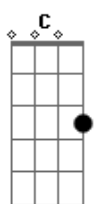

Lindsay Lohan - I Want You To Want Me

Tom: **D**
 Intro: **D...C G D** (batida de rock contínua no **D** até mudar o tom da intro seguida das outras notas)

D
 I want you to want me
Bm
 I need you to need me
G
 I love you to love me
D
 I'm begging you to beg me
D
 I want you to want me
G
 I need you to need me
D
 I love you to love me

D
 I want you to want me
Bm
 I need you to need me
G
 I love you to love me
D

I'm begging you to beg me
G **D**
 Shine up my high heel shoes
A **Bm**
 Put on a brand new shirt
G **D**
 Get home early from work
A **G**
 If you say that you love me
D **A**
 Didn't I, didn't I, didn't I see you crying
Bm **A** **G**
 Didn't I, didn't I, didn't I see you crying
D **A**
 Felling all alone without a friend you feel like dying
Bm **A** **G**
 Didn't I, didn't I, didn't I see you crying

D? C G D
D
A
 Felling all alone without a friend you feel like dying
Bm **G**
 Didn't I, didn't I, didn't I see you crying

D
 I want you to want me
Bm
 I need you to need me
G
A I love you to love me
D
 I'm begging you to beg me
D **D G**
 I want you to want me {4x} ? to want meeee

D? C G D
C **G** **D**
 (I WANT, I WANT YOU, YEAAH (fala segue o fim da música como a mesma batida da introdução)

Acordes

© ukulele-chords.com

© ukulele-chords.com

© ukulele-chords.com

© ukulele-chords.com