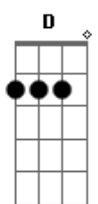

Lindsay Lohan - I Want You To Want Me

Tom: **D**
Intro: **D...C G D** (batida de rock contínua no **D** até mudar o tom da intro seguida das outras notas)

D
I want you to want me
Bm
I need you to need me
G
I love you to love me
D
I'm begging you to beg me
D
I want you to want me
G
I need you to need me
D
I love you to love me

G **D**
Shine up my high heel shoes
A **Bm**
Put on a brand new shirt
G **D**
Get home early from work
A **G**
If you say that you love me

D **A**
Didn't I, didn't I, didn't I see you crying
Bm **A** **G**
Didn't I, didn't I, didn't I see you crying
D
Felling all alone without a friend you feel like dying
Bm **A** **G**
Didn't I, didn't I, didn't I see you crying

D
I want you to want me
Bm
I need you to need me
G
I love you to love me
D

I'm begging you to beg me
G **D**
Shine up my high heel shoes
A **Bm**
Put on a brand new shirt
G **D**
Get home early from work
A **G**
If you say that you love me
D **A**
Didn't I, didn't I, didn't I see you crying
Bm **A** **G**
Didn't I, didn't I, didn't I see you crying
D **A**
Felling all alone without a friend you feel like dying
Bm **A** **G**
Didn't I, didn't I, didn't I see you crying

D? C G D
D
A
Felling all alone without a friend you feel like dying
Bm **G**
Didn't I, didn't I, didn't I see you crying

D
I want you to want me
Bm
I need you to need me
G
A I love you to love me
D
I'm begging you to beg me
D **D G**
I want you to want me {4x} ? to want meeee

D? C G D
C **G** **D**
(I WANT, I WANT YOU, YEAAH (fala segue o fim da música como a mesma batida da introdução)

Acordes

© ukulele-chords.com