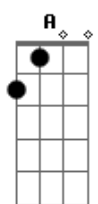

Lindsay Lohan - I Want You To Want Me

Tom: **D**
 Intro: **D...C G D** (batida de rock contínua no **D** até mudar o tom da intro seguida das outras notas)

D
 I want you to want me
Bm
 I need you to need me
G
 I love you to love me
D
 I'm begging you to beg me
D
 I want you to want me
G
 I need you to need me
D
 I love you to love me

D
 I want you to want me
Bm
 I need you to need me
G
 I love you to love me
D

I'm begging you to beg me
G **D**
 Shine up my high heel shoes
A **Bm**
 Put on a brand new shirt
G **D**
 Get home early from work
A **G**
 If you say that you love me
D **A**
 Didn't I, didn't I, didn't I see you crying
Bm **A** **G**
 Didn't I, didn't I, didn't I see you crying
D **A**
 Felling all alone without a friend you feel like dying
Bm **A** **G**
 Didn't I, didn't I, didn't I see you crying

D? C G D
D
A
 Felling all alone without a friend you feel like dying
Bm **G**
 Didn't I, didn't I, didn't I see you crying

D
 I want you to want me
Bm
 I need you to need me
G
A I love you to love me
D
 I'm begging you to beg me
D **D G**
 I want you to want me {4x} ? to want meeee

D? C G D
C **G** **D**
 (I WANT, I WANT YOU, YEAAH (fala segue o fim da música como a mesma batida da introdução)

Acordes

© ukulele-chords.com

© ukulele-chords.com

© ukulele-chords.com

© ukulele-chords.com