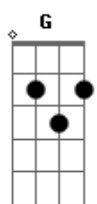

Lindsay Lohan - I Want You To Want Me

Tom: **D**
 Intro: **D...C G D** (batida de rock contínua no **D** até mudar o tom da intro seguida das outras notas)

D
 I want you to want me
Bm
 I need you to need me
G
 I love you to love me
D
 I'm begging you to beg me
D
 I want you to want me
G
 I need you to need me
D
 I love you to love me

D
 I want you to want me
Bm
 I need you to need me
G
 I love you to love me
D

I'm begging you to beg me
G **D**
 Shine up my high heel shoes
A **Bm**
 Put on a brand new shirt
G **D**
 Get home early from work
A **G**
 If you say that you love me
D **A**
 Didn't I, didn't I, didn't I see you crying
Bm **A** **G**
 Didn't I, didn't I, didn't I see you crying
D **A**
 Felling all alone without a friend you feel like dying
Bm **A** **G**
 Didn't I, didn't I, didn't I see you crying

D? C G D
D
A
 Felling all alone without a friend you feel like dying
Bm **G**
 Didn't I, didn't I, didn't I see you crying

D
 I want you to want me
Bm
 I need you to need me
G
A I love you to love me
D
 I'm begging you to beg me
D **D G**
 I want you to want me {4x} ? to want meeee

D? C G D
C **G** **D**
 (I WANT, I WANT YOU, YEAAH (fala segue o fim da música como a mesma batida da introdução)

Acordes

© ukulele-chords.com

© ukulele-chords.com

© ukulele-chords.com

© ukulele-chords.com